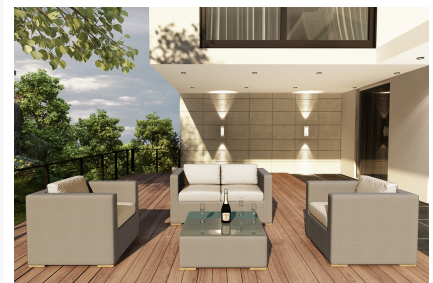

Product Images

Short Description

DISC Element 4 Pc. Sofa Set HL-ELE-TP-4SS

Description

The Element 4 Pc. Sofa Set (HL-ELE-TP-4SS) by Harmonia Living is sure to turn your patio into a stylish center of outdoor entertainment. The outdoor sling was designed to be resistant to fading, even in UV exposure, while its roomy seats and light material gives you and your guests a comfortable, cool place to relax. Each seat comes with a seat and back cushion covered with Sunbrella fabric, making it easy to unzip and clean away any spills that may occur. Brushed aluminum feet elevate the Element slightly off the floor, giving it a stylish accent that is also equipped with plastic glides for easy rearrangements.

Includes

- Two (2) Element Club Chairs
- One (1) Element Loveseat
- One (1) Element Coffee Table
- One (1) Glass Top

Dimensions

- Loveseat: 63"W x 34.75"D x 28.25"H (HL-ELE-TP-LS)
- Club Chair: 36.25"W x 34.75"D x 28.25"H (HL-ELE-TP-CC)
- Seat Height: 12.25"H
- Cushion Thickness: 5"
- Coffee Table: 34"W x 34"D x 12.25"H (HL-ELE-TP-CT)