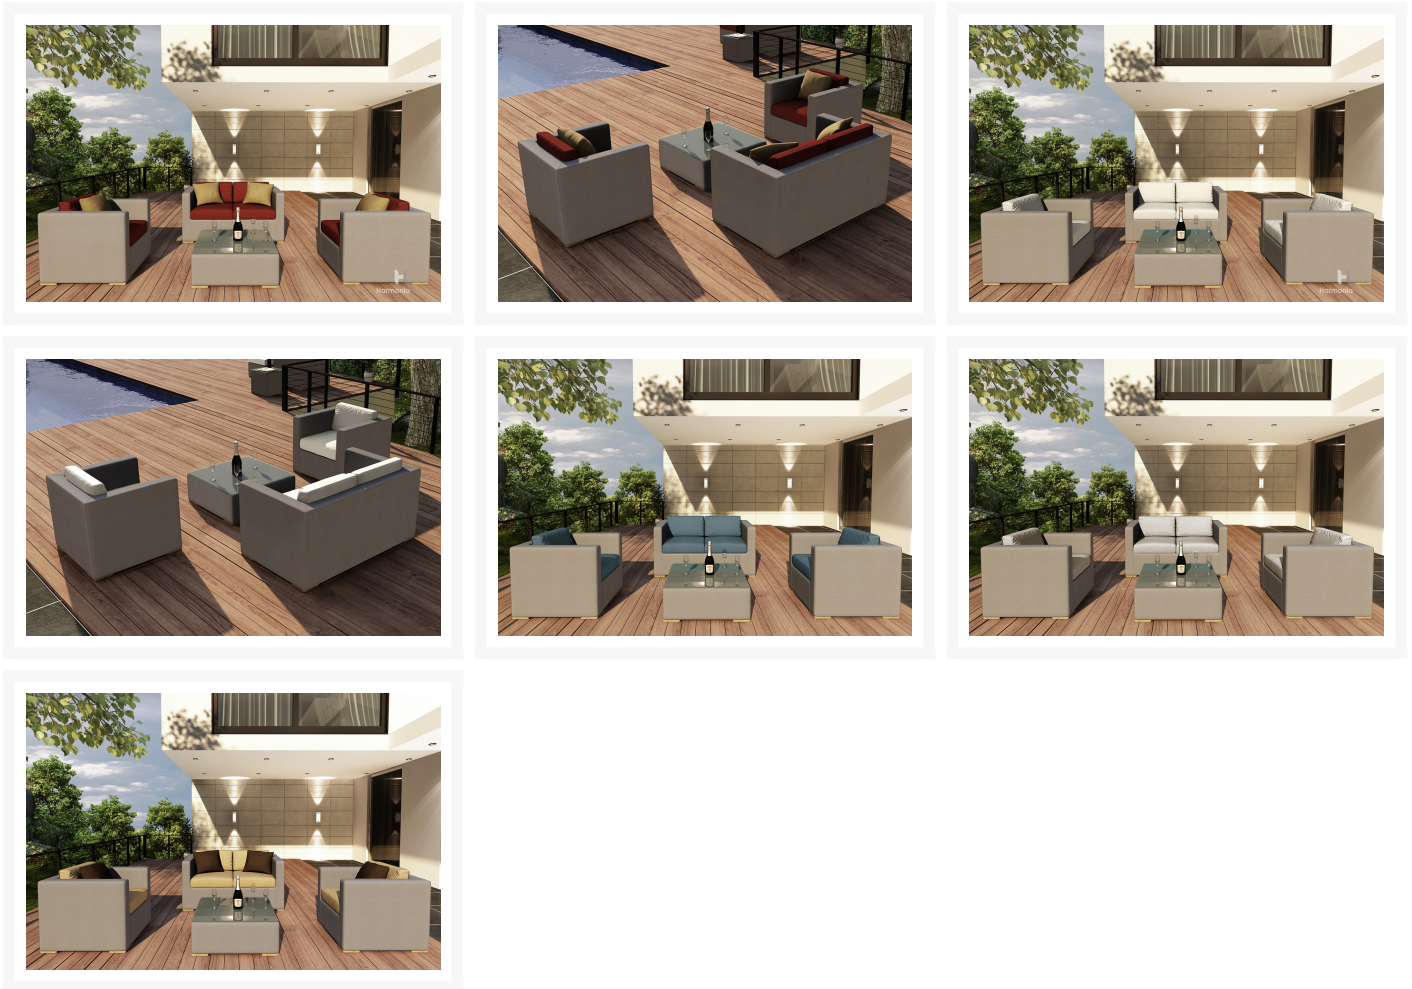

Product Images

Short Description

DISC Element 4 Pc. Sofa Set HL-ELE-TP-4SS

Description

The Element 4 Pc. Sofa Set (HL-ELE-TP-4SS) by Harmonia Living is sure to turn your patio into a stylish center of outdoor entertainment. The outdoor sling was designed to be resistant to fading, even in UV exposure, while its roomy seats and light material gives you and your guests a comfortable, cool place to relax. Each seat comes with a seat and back cushion covered with Sunbrella fabric, making it easy to unzip and clean away any spills that may occur. Brushed aluminum feet elevate the Element slightly off the floor, giving it a stylish accent that is also equipped with plastic glides for easy rearrangements.

Includes

- Two (2) Element Club Chairs
- One (1) Element Loveseat
- One (1) Element Coffee Table
- One (1) Glass Top

Dimensions

- Loveseat: 63"W x 34.75"D x 28.25"H (HL-ELE-TP-LS)
- Club Chair: 36.25"W x 34.75"D x 28.25"H (HL-ELE-TP-CC)
- Seat Height: 12.25"H
- Cushion Thickness: 5"
- Coffee Table: 34"W x 34"D x 12.25"H (HL-ELE-TP-CT)