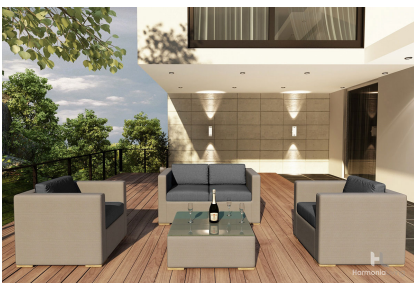

Product Images

Short Description

DISC Element 4 Pc. Sofa Set HL-ELE-TP-4SS

Description

The Element 4 Pc. Sofa Set (HL-ELE-TP-4SS) by Harmonia Living is sure to turn your patio into a stylish center of outdoor entertainment. The outdoor sling was designed to be resistant to fading, even in UV exposure, while its roomy seats and light material gives you and your guests a comfortable, cool place to relax. Each seat comes with a seat and back cushion covered with Sunbrella fabric, making it easy to unzip and clean away any spills that may occur. Brushed aluminum feet elevate the Element slightly off the floor, giving it a stylish accent that is also equipped with plastic glides for easy rearrangements.

Includes

- Two (2) Element Club Chairs
- One (1) Element Loveseat
- One (1) Element Coffee Table
- One (1) Glass Top

Dimensions

- Loveseat: 63"W x 34.75"D x 28.25"H (HL-ELE-TP-LS)
- Club Chair: 36.25"W x 34.75"D x 28.25"H (HL-ELE-TP-CC)
- Seat Height: 12.25"H
- Cushion Thickness: 5"
- Coffee Table: 34"W x 34"D x 12.25"H (HL-ELE-TP-CT)