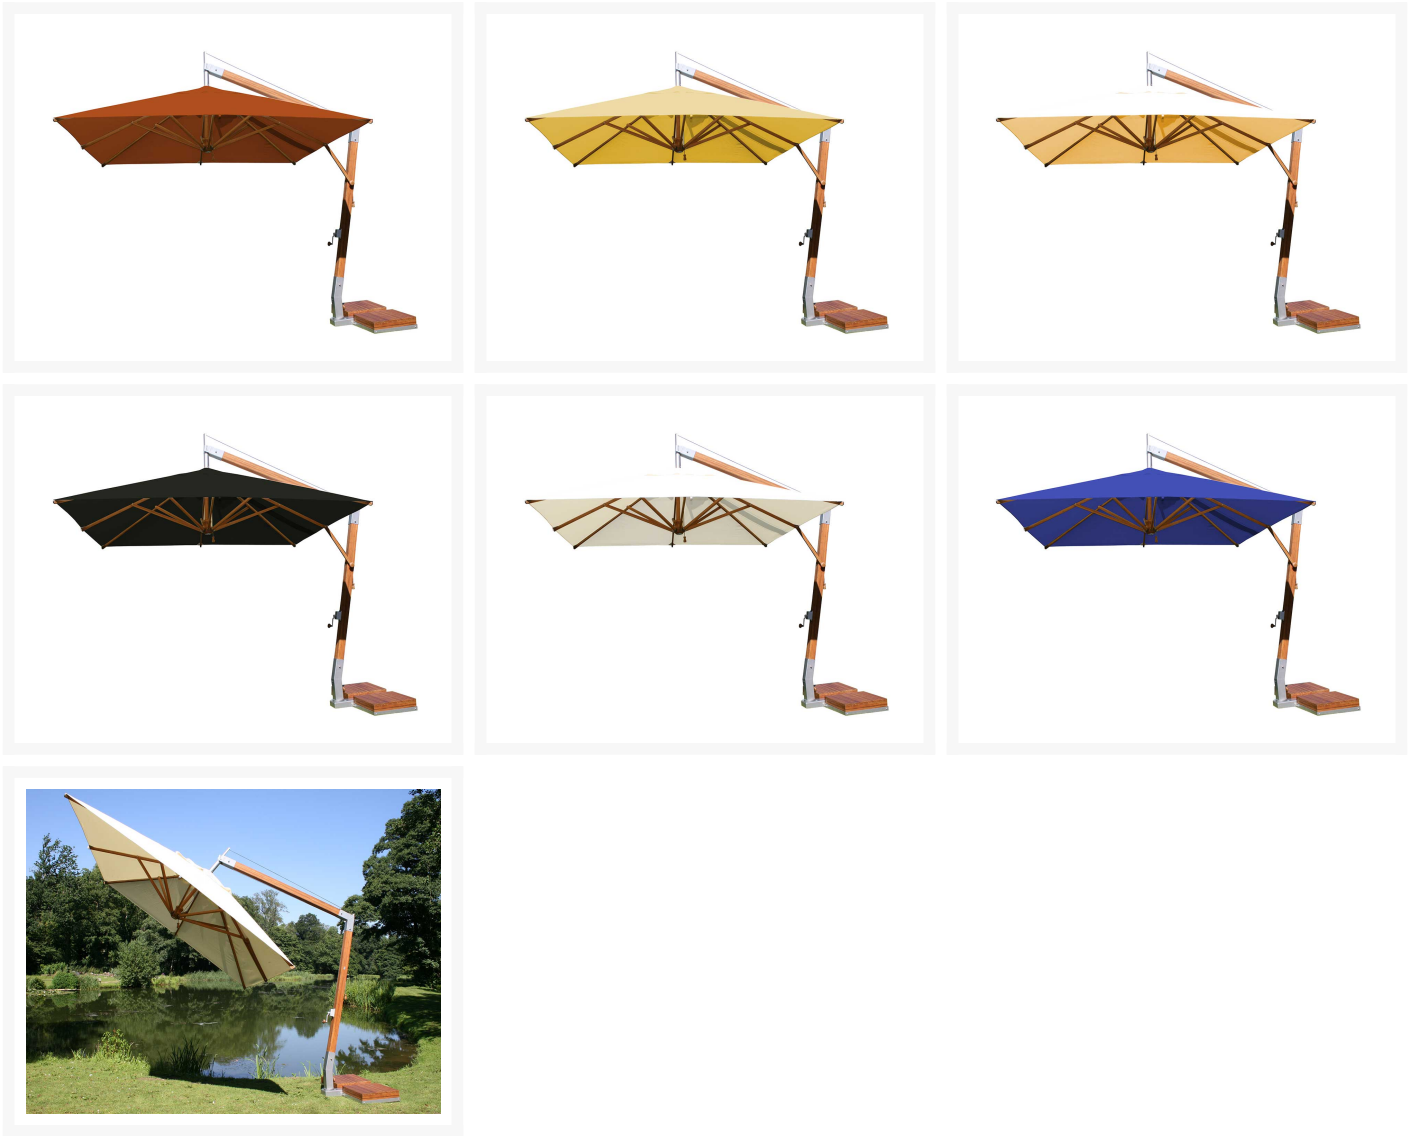

Product Images

Short Description

The Sidewind Umbrella by Bambrella features a unique look that not only provides a bit of shade to your outdoor space, but a unique style as well.

Description

The Sidewind Umbrella by Bambrella features a unique look that not only provides a bit of shade to your outdoor space, but a unique style as well. This umbrella was designed with standards of superior durability, strength, and style in mind. It features a 360 degree rotating base with a 45 degree tilt, allowing you to find shade wherever the sun may be. The feet are adjustable for uneven surfaces, whilst still protecting your floor at the same time. It incorporates a high tech rope material that's made to be stronger than steel, eliminating any problems that may occur in metal wire fatigue. The bearings are made from a specialized type of polymer that's designed to never seize up or rust. The Sidewind Umbrella is perfect for either domestic or commercial use, but always providing a magnificent focal point wherever it is.

Dimensions

- Height: 126"
- Base to Bottom of Umbrella: 82.68"
- Arm Size: 3.66" x 3.66"
- Rib Size: 1.38" x 0.79"
- Base Weight: 308.6 lbs.

Optional Pieces

- Cover: 91" x 2"

Features

- Number of Ribs: 8
- Crank lift system
- 360 degree rotation
- 45 degree tilt
- Bamboo frame
- Stainless steel hardware
- Two bamboo bases
- Adjustable base

Additional Information

SKU	3.0m S-SW
-----	-----------

DISC 10' Square Sidewind Umbrella (3.0m S-SW)

was
\$3,855.00 Special
Price
\$2,699.00