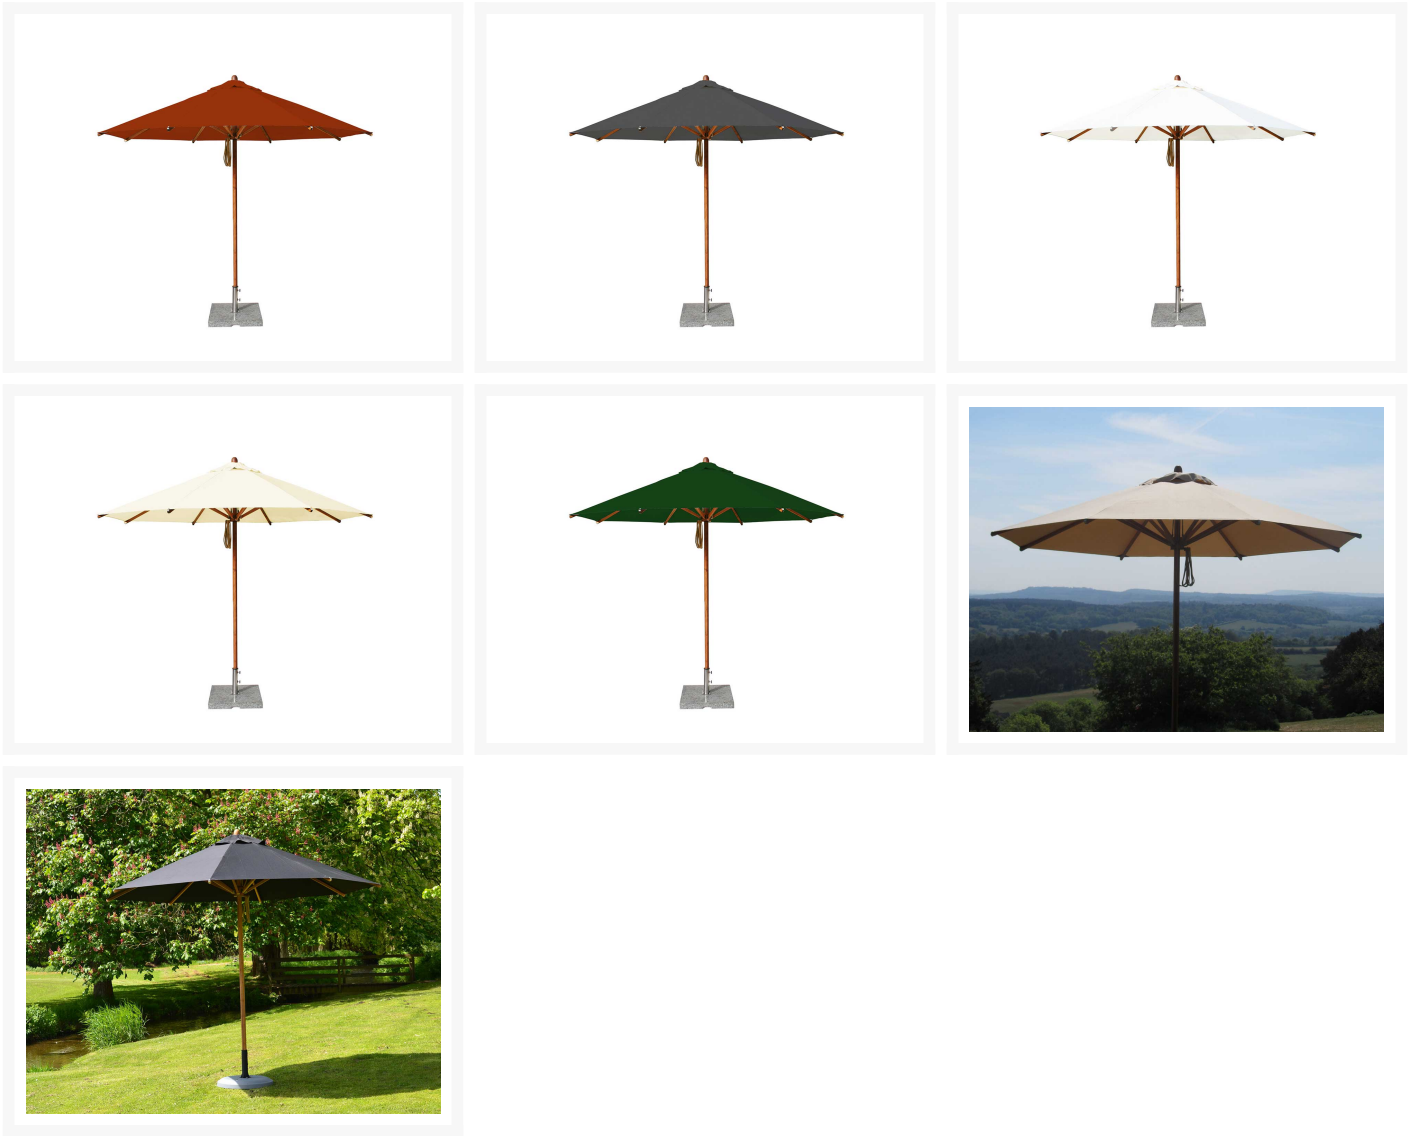

Product Images

Short Description

The 10' Round Levante Umbrella (3.0m R-LCT) by Bambrella is one of the most popular umbrellas in the industry.

Description

The 10' Round Levante Umbrella (3.0m R-LCT) by Bambrella is one of the most popular umbrellas in the industry. It is designed to be used in commercial or high-end domestic market environments without any loss in durability. Its pole is made from a single piece of bamboo, which gives it enhanced strength and durability, while giving your entire umbrella a simple, clean classic look. The umbrella opens and closes via a pulley and rope system, which makes lowering and raising it a breeze. The umbrella incorporates a turned bamboo hub and runner, with stainless steel brackets, a bamboo finial, and an elegantly practical hour glass shaped pin. The cover is attached with your choice of a bolt-down stainless steel rib-end protector system or a sewn pocket end system. Each rib and supporting arm is then fitted with stainless steel to make all parts easily interchangeable. Choose from an assortment of Spuncrylic fabrics.

Dimensions

- Pole Diameter: 1.5"
- Rib: 28mm x 20 mm
- Height (opened): 106.33"
- Height (pole to bottom of umbrella): 82.68"
- Umbrella Dia: 10' Round

Optional Pieces

- Cover: 65" x 2"

Features

- Number of Ribs: 8
- Double pulley setup
- Bamboo frame
- Stainless steel hardware
- Turned bamboo hub
- Bamboo finial
- Choose from 10 different finishes

Additional Information

SKU	3.0m R-LCT
-----	------------

DISC 10' Round Levante Umbrella (3.0m R-LCT)

was

\$1,065.00 Special

Price

\$749.00