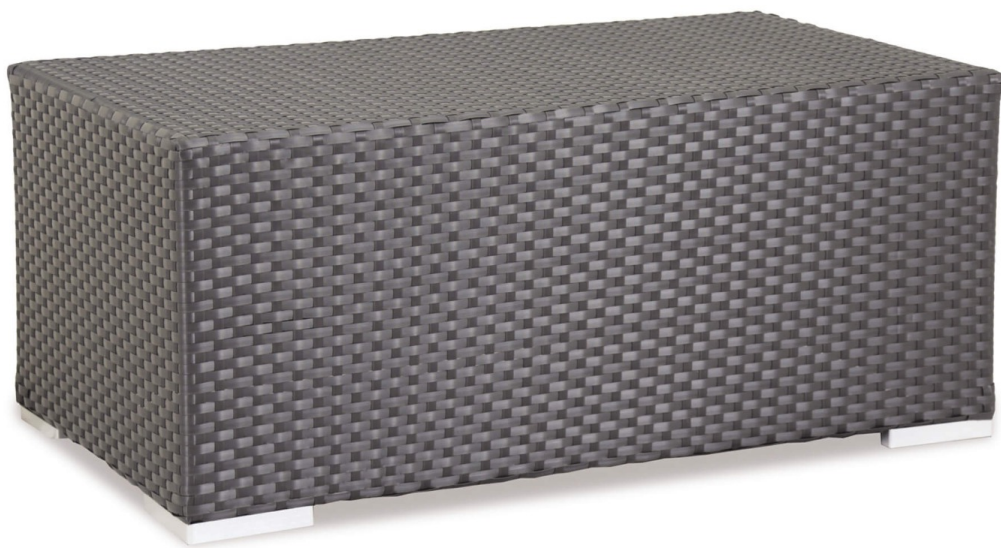

Product Images

Short Description

Accompany your Solana sectional with the Solana Wicker Coffee Table (1501-CT) by Sunset West for a functional, matching accent.

Description

Accompany your Solana Sectional with the Solana Wicker Coffee Table (1501-CT) by Sunset West for a functional, matching accent. This beautiful Table features a modern, minimalist appeal with its resin wicker that's finished in Dark Chocolate. With UV inhibitors and a thick weave, the Solana collection was designed to last for many years to come.

Includes

- One (1) Solana Coffee Table

Dimensions

- Coffee Table : 42"W x 24"D x 18"H (25 lbs.)

Features

- Dark Chocolate finish
- Resin wicker weave
- Chrome finished feet
- Powder-coated rust-resistant welded aluminum frame
- Ten year residential warranty on frame
- Three year residential warranty on wicker
- Three year residential warranty on powder coat finish
- Two year commercial warranty on frame only

All-Weather Construction

The high-quality materials that were selected for the Solana collection sets it apart from other patio sets offered by big box stores. The high density polyethylene (HDPE) wicker is specially treated for UV protection, is environmentally friendly, and is 100% recyclable. The aluminum used for these frames has the highest purity rating in the business and is spot-welded for extra durability.