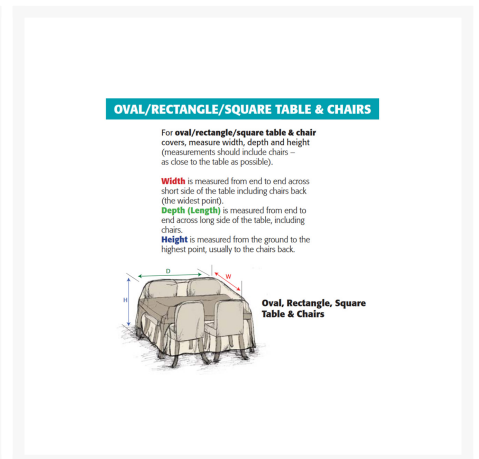

Product Images

Short Description

Medium Oval/Rectangle Table and Chairs Protective Cover CP584 by Treasure Garden

Description

Shield your outdoor furniture from the elements with the Medium Oval/Rectangle Table and Chairs Protective Cover (CP584) by Treasure Garden! This protective cover is designed to be durable, breathable and water-resistant, giving your furniture a second shield from the weather. Proven to not peel or crack, this protective cover will add years to your patio collection's lifespan.

Includes

- One (1) Treasure Garden Medium Oval/Rectangle Table and Chairs Protective Cover CP584

Dimension

- Width: 72"
- Depth: 102"
- Height: 36"
- Weight: 7.25 lbs.

Features

- Designed for use with Treasure Garden tables and chairs
- Rhinoweave fabric is durable, breathable and water resistant
- Cinch ties ensure a snug fit
- UPF 50+
- Machine washable
- Offered in neutral Champagne finish