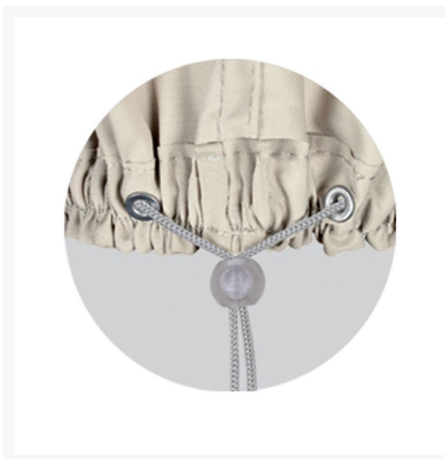

Product Images

Short Description

Medium Oval/Rectangle Table and Chairs Protective Cover CP584 by Treasure Garden

Description

Shield your outdoor furniture from the elements with the Medium Oval/Rectangle Table and Chairs Protective Cover (CP584) by Treasure Garden! This protective cover is designed to be durable, breathable and water-resistant, giving your furniture a second shield from the weather. Proven to not peel or crack, this protective cover will add years to your patio collection's lifespan.

Includes

- One (1) Treasure Garden Medium Oval/Rectangle Table and Chairs Protective Cover CP584

Dimension

- Width: 72"
- Depth: 102"
- Height: 36"
- Weight: 7.25 lbs.

Features

- Designed for use with Treasure Garden tables and chairs
- Rhinoweave fabric is durable, breathable and water resistant
- Cinch ties ensure a snug fit
- UPF 50+
- Machine washable
- Offered in neutral Champagne finish