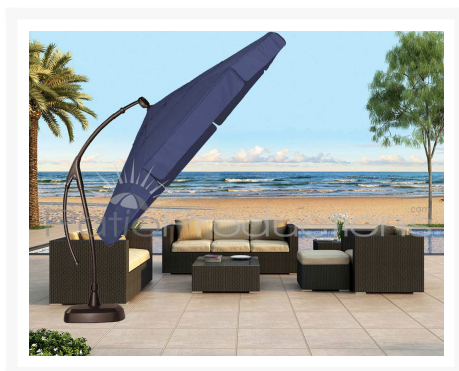

Patio Productions San Diego

2161 Hancock St

San Diego, CA 92110

Phone: 1-888-947-4449

Product Images

Short Description

The easy to use and attractive 11' Octagon Cantilever Umbrella with Valence AG28-X-DWV-V by Treasure Garden offers excellent quality, durability and features at a reasonable price.

Description

The easy to use and attractive 11' Octagon Cantilever Umbrella with Valence AG28-X-DWV-V by Treasure Garden offers excellent quality, durability and features at a reasonable price. Easily raise and lower the umbrella with a crank or tilt up to 54 degrees to block morning and afternoon sun. Plus you can easily swivel the umbrella 360 degrees around the base! Truly a remarkable cantilever umbrella at a great price. Select from durable O'bravia or Sunbrella fabrics.

Includes

- 11' Octagon Cantilever Umbrella with Double Wind Vents and Valence
- Protective Cover

Dimensions

- Height (Closed): 118"
- Height (Opened): 123.07"
- Coverage: 100 sq. ft.
- Pole: 2.75"
- Weight: 61 lbs.

Features

- 11' Octagon Cantilever Umbrella
- Tilts at 18, 36 and 54 degree angles
- Crank lift and tilt system
- Frame available in Black or Bronze
- Rotates a full 360 degrees
- Single-hand operation
- 100% Kevlar Mesh Lift Cord
- Includes protective cover