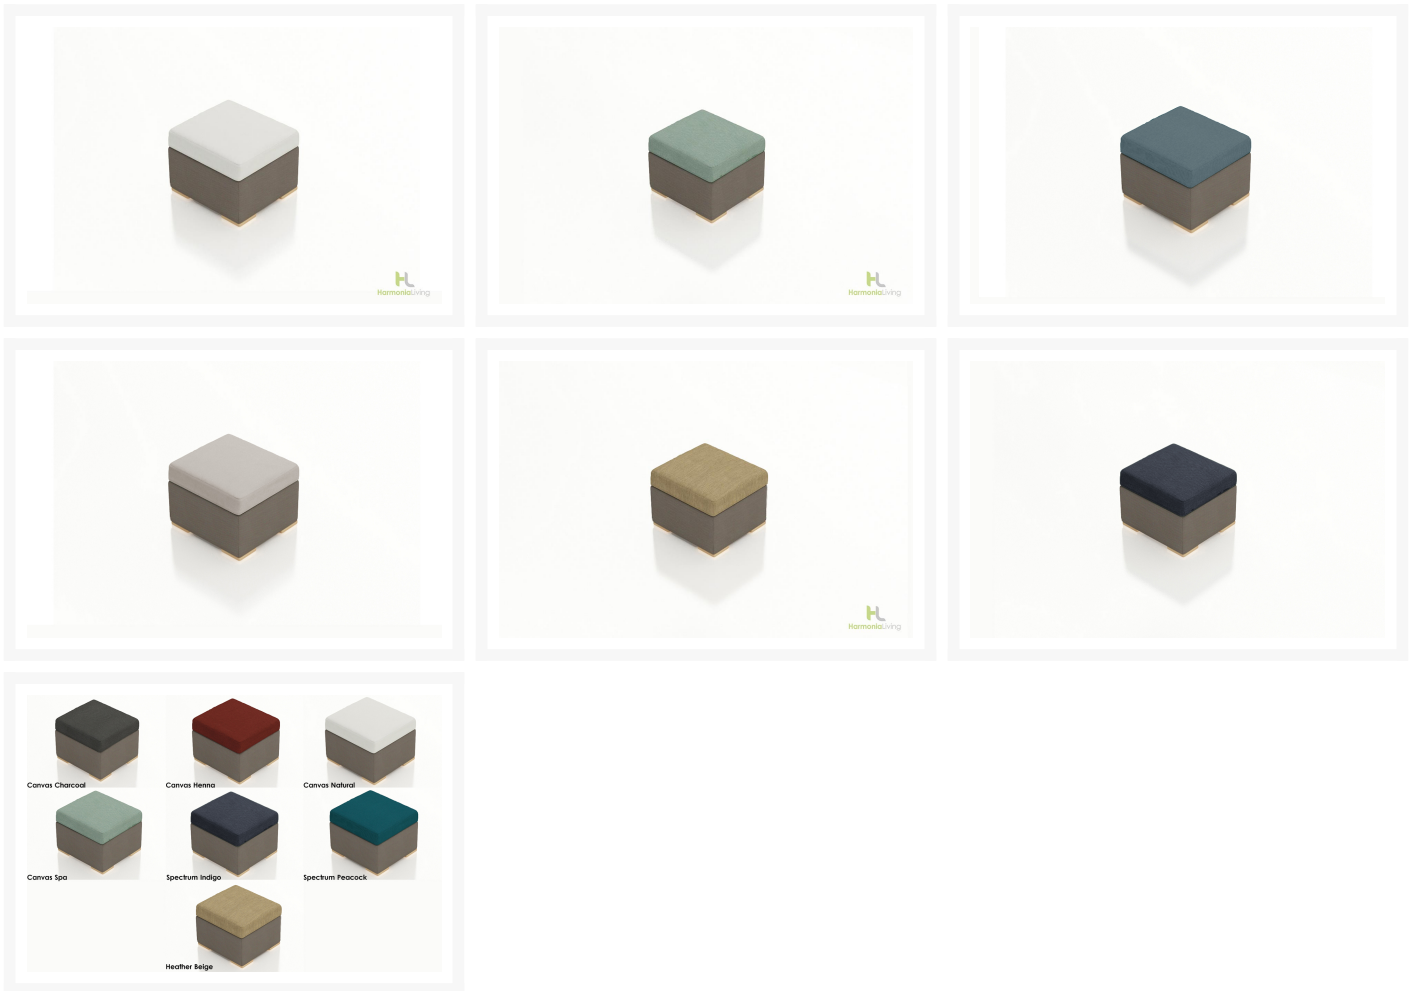

Product Images

Short Description

Element Sling Ottoman HL-ELE-TP-OT

Description

The Element Outdoor Sling Ottoman (HL-ELE-TP-OT) by Harmonia Living is one of our most popular all weather patio ottomans and for good reason, too! Its clean, modern style matches the Element collection, which is one of the best values in modern patio furniture. Add one or two of these sofa ottomans to your outdoor sofa set for more utility and decor. Lightweight, yet durable, they are easy to place with piece of mind. It features a sturdy aluminum frame, brushed aluminum feet, Textilene sling in a Taupe finish, and an easy-to-clean Sunbrella® cushion on top!

More Fabric Options Available!

Don't see the fabric options you're looking for? Call us for custom fabric pricing & availability at 1-888-994-9196.

Cushion Colors and Options

All of our Sunbrella® cushions are made in California from comfortable high density foam wrapped in quick dry Dacron for added comfort. The Sunbrella® cushion covers all have zippers and can be removed for easy cleaning. Please refer to the fabric swatches for the most accurate representation. For more fabric options choose from over 100 Sunbrella® fabrics. For an additional charge you can even add welt/piping color for a truly custom look (welt is not an option for Quick Ship orders). Quick Ship orders require an estimated 7-10 business days for delivery while Non Quick Ship orders require an estimated 3-5 weeks for delivery.