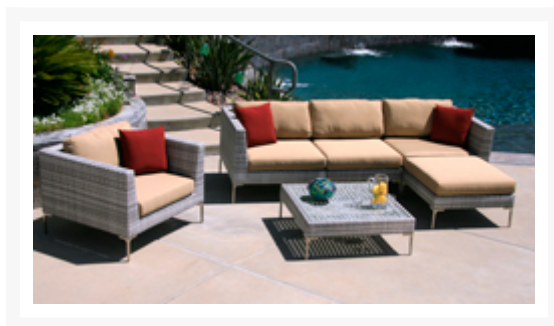

Product Images