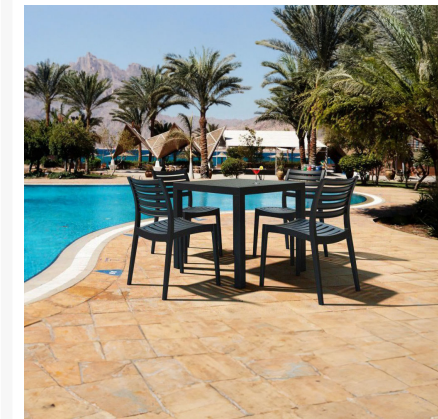

Product Images

Short Description

Ares 4-Seat Dining Set

Description

The Ares 4-Seat Dining Set (ISP1641S) by Compamia features an eye-catching look that will bring a fresh, modern feel to any outdoor space. Made with commercial grade resin polypropylene, Compamia chairs and tables are guaranteed to last. Resin is resistant to fading and harsh weather conditions, making it ideal for use in backyards, hotels and restaurants. With its stackable chairs and easy-to-clean table top, this dining set is the perfect low-maintenance solution for busy hosts.

Includes

- Four (4) Ares Dining Side Chairs (ISP009)
- One (1) Ares 31" Square Dining Table (ISP164)

Dimensions

- Chairs: 19" W x 23" D x 33" H
- Seat Height: 18"
- Table: 31.5" W x 31.5" D x 29" H
- Total Weight: 63 lbs.

Features

- Frames are made using commercial grade resin polypropylene, which is strong and made for outdoor use
- Resin is resistant to fading, chlorine, salt water, stains and suntan oils
- Stackable chair design makes storage easy
- Easy NO TOOL Assembly Required