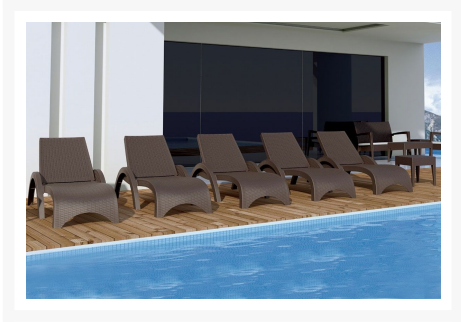

Product Images

Short Description

DISC Miami 2 Pc. Chaise Lounge Set ISP860

Description

The Miami 2 Pc. Chaise Lounge Set (ISP860-X) by compamia is made from wickerlook resin with a beautiful modern appeal. This chair is weather resistant and is reinforced with glass fiber. The natural looking resin wicker is designed to be an unwoven, one piece furniture with the appeal of traditional woven wicker. There are no metal or moving parts, giving it a durable fit for either commercial or high traffic environments. The chairs easily stack for convenience and are UV treated for fade resistance.

Includes

- Two (2) Miami Chaise Lounges

Dimensions

- Chaise: 28"W x 74"D x 17"H (30 lbs.)

Features

- Made from commercial grade resin
- Extremely durable for outdoor temperatures and conditions
- UV Resistant
- Easy to clean
- Legs have non-skid rubber caps
- Perfect for heavy use in any indoor or outdoor areas
- Stackable for easy storage
- Two Year Limited Warranty for Residential Use
- One Year Limited Warranty for Commercial Use
- No Assembly Required