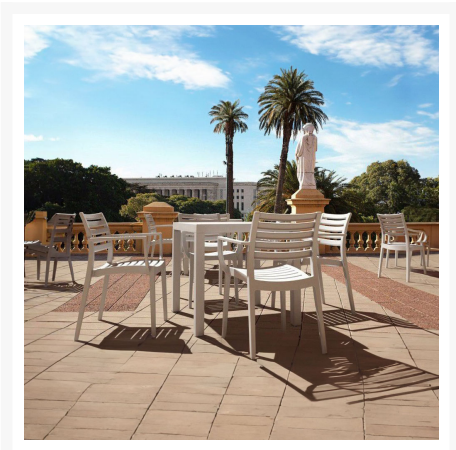

Short Description

Artemis Dining Arm Chair

Description

The Artemis Dining Arm Chair (ISP011) by Compamia features an eye-catching look that will bring a fresh, modern feel to any outdoor space. Made with commercial grade resin polypropylene, Compamia chairs and tables are guaranteed to last. Resin is resistant to fading and harsh weather conditions, making it ideal for use in backyards, hotels and restaurants. Enjoy this chair's low-maintenance, stackable design around a matching dining table or next to the pool!

Includes