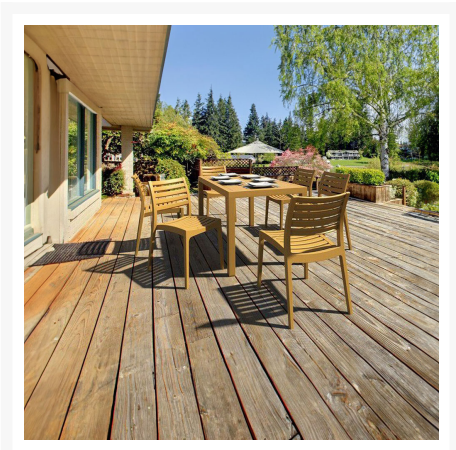

Product Images

Short Description

Ares Dining Side Chair

Description

The Ares Dining Side Chair (ISP009) by Compamia features an eye-catching look that will bring a fresh, modern feel to any outdoor space. Made with commercial grade resin polypropylene, Compamia chairs and tables are guaranteed to last. Resin is resistant to fading and harsh weather conditions, making it ideal for use in backyards, hotels and restaurants. Enjoy this chair's low-maintenance, stackable design around a matching dining table or next to the pool!

Includes

- Two (2) Ares Dining Side Chairs (ISP009) by Compamia

Dimensions

- 19" W x 23" D x 33" H (10 lbs.)
- Seat Height: 18"

Features

- Frames are made using commercial grade resin polypropylene, which is strong and made for outdoor use
- Resin is resistant to fading, chlorine, salt water, stains and suntan oils
- Each leg has a non-skid rubber cap to keep your patio surface free from scratches
- Stackable chair design makes storage easy
- NO Assembly Required