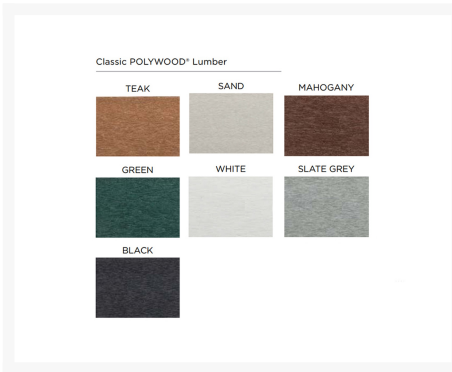

Product Images

Short Description

Includes

- One (1) sofa
- One (1) loveseat
- One (1) club chair
- One (1) coffee table
- One (1) 18" side table

Description

Host a party and seat all your guests with the Club 5 Pc. Sofa Set (PWS148-2) by POLYWOOD. This set includes the popular Club Chair, the Club settee for those who want to cozy up next to each other, the Club Sofa that seats three or is long enough to lay down on, the 18 side table and the club coffee table. This whole set is constructed from HDPE lumber that will be able to withstand environmental stresses year after year as well as the repeated use of guest after guest.

Features

- Cushions in Sunbrella Canvas Spa (5413-0000)
- Throw pillows in Sunbrella Canvas Bird's Eye (5472-0000)
- Made from recycled HDPE plastic
- Commercial grade 18/8 Stainless steel hardware
- Rot, corrosive substance, insect, fungi, salt, and fade resistant pigment
- Offers look of painted wood without the maintenance
- Requires no painting, staining, or waterproofing
- Does not splinter, crack, chip, peel or rot
- Great for residential and commercial places
- Made in the USA
- Some assembly required
- 20 Year Limited Residential Warranty
- One Year Limited Commercial Warranty