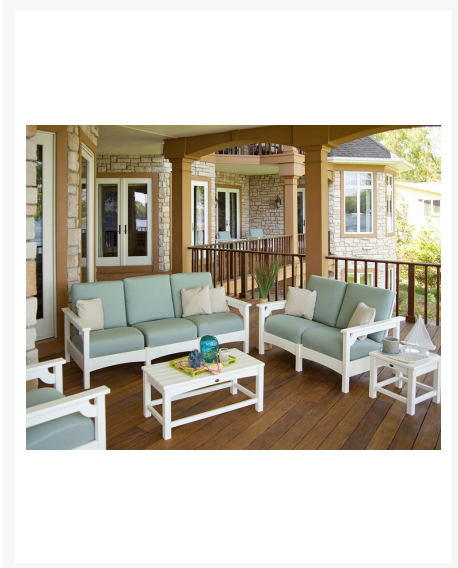

Product Images

Short Description

Includes

- One (1) sofa
- One (1) loveseat
- One (1) club chair
- One (1) coffee table
- One (1) 18" side table

Description

Host a party and seat all your guests with the Club 5 Pc. Sofa Set (PWS148-2) by POLYWOOD. This set includes the popular Club Chair, the Club settee for those who want to cozy up next to each other, the Club Sofa that seats three or is long enough to lay down on, the 18 side table and the club coffee table. This whole set is constructed from HDPE lumber that will be able to withstand environmental stresses year after year as well as the repeated use of guest after guest.

Includes

- One (1) sofa
- One (1) loveseat

- One (1) club chair
- One (1) coffee table
- One (1) 18" side table

Dimensions

- Sofa: 76.5"W x 36"D x 33.5"H (175 lbs.)
- Seat: 71"W x 21"D x 16"H
- Arm Height: 23"
- Loveseat: 52.5"W x 36"D x 33.5"H (120 lbs.)
- Seat: 47"W x 21"D x 16"H
- Arm Height: 23"
- Club Chair: 28.5"W x 36"D x 33.5"H (72 lbs.)
- Seat: 21"W x 23"D x 16"H
- Arm Height: 23"
- Coffee Table: 17.75"W x 35.5"D x 16"H (34 lbs.)
- Side Table: 17.75"W x 17.75"D x 16"H (21 lbs.)