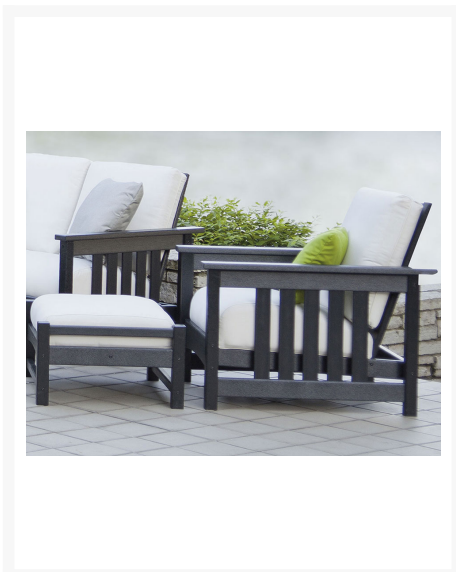

Product Images

## Short Description

---

Enjoy outdoor landscapes in tranquility and style. The 2 Pc. Mission Chat Set is a set designed for glamour and comfort.

## Description

---

Enjoy outdoor landscapes in tranquility and style. The Mission 2-Pc. Deep Seating Set (PWS150-2) by POLYWOOD is a set designed for glamour and comfort. Great for your patio or any outdoor sitting area. Rest your feet on the ottoman and fall into relaxation. The frames are made from recycled plastic that has the look and feel of painted wood but without any of the upkeep. The cushions are marine grade and won't succumb to the effects of mildew or sun damages.