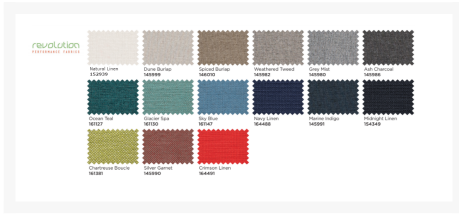

Short Description

Enjoy outdoor landscapes in tranquility and style. The 2 Pc. Mission Chat Set is a set designed for glamour and comfort.

Description

Enjoy outdoor landscapes in tranquility and style. The Mission 2-Pc. Deep Seating Set (PWS150-2) by POLYWOOD is a set designed for glamour and comfort. Great for your patio or any outdoor sitting area. Rest your feet on the ottoman and fall into relaxation. The frames are made from recycled plastic that has the look and feel of painted wood but without any of the upkeep. The cushions are marine grade and won't succumb to the effects of mildew or sun damages.

Includes

- One (1) Mission Chair
- One (1) Club Ottoman
- One (1) 16" pillow.

Dimensions

- Chair (CMC23): 28.5"W x 36"D x 33.5"H (73 lbs.)
- Seat: 23"W x 21"D x 16"H
- Arm Height: 23"H
- Ottoman (CLO23): 27"W x 23"D x 14.5"H (32 lbs.)

Features

- Made from recycled HDPE plastic
- Contoured shape
- Commercial grade 18/8 Stainless steel hardware
- Rot, corrosive substance, insect, fungi, salt, and fade resistant pigment
- Offers look of painted wood without the maintenance
- Requires no painting, staining, or waterproofing
- Does not splinter, crack, chip, peel or rot
- Great for residential and commercial places
- Made in the USA
- Some assembly required
- 20 Year Limited Residential Warranty
- One Year Limited Commercial Warranty

About Revolution Fabric