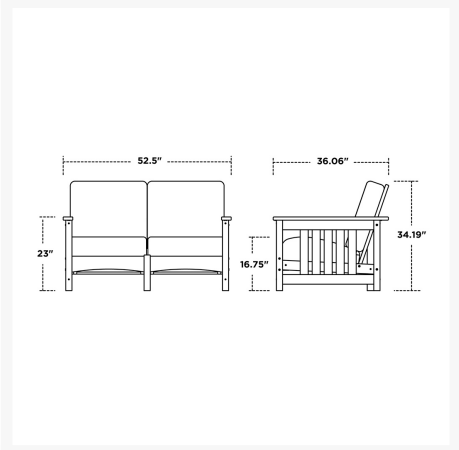

PATIO
PRODUCTIONS

Patio Productions San Diego

2161 Hancock St

San Diego, CA 92110

Phone: 1-888-947-4449

Product Images

Short Description

Mission Deep Seating Loveseat Settee PWCMC47 by POLYWOOD

Includes

- One (1) Club Mission Loveseat Frame CMC47
- Two (2) Seat Cushions XUF0015

Dimensions

- 52.5" W x 36" D x 33.5" H (102 lbs.)
- Seat Height: 16"
- Arm Height: 23"

Features

- POLYWOOD® Lumber is dense, durable, and virtually maintenance free
- Unlike natural wood, composite lumber won't crack, fade, or rot over time
- Built to withstand a range of climates, including hot sun, snowy winters, and strong coastal winds
- High Density Polyethylene (HDPE) frames manufactured using landfill-bound and ocean-bound plastics
- UV protectant and color infused into the lumber; no painting or waterproofing needed
- Cushions are made with Revolution fabric, which is weather resistant, fade resistant, and easy to clean
- Marine-grade quality hardware
- Classic texture finishes have a smooth feel; Vintage finishes have a wood-look texture and are not as smooth as Classic finishes
- Made in the USA
- Some assembly required