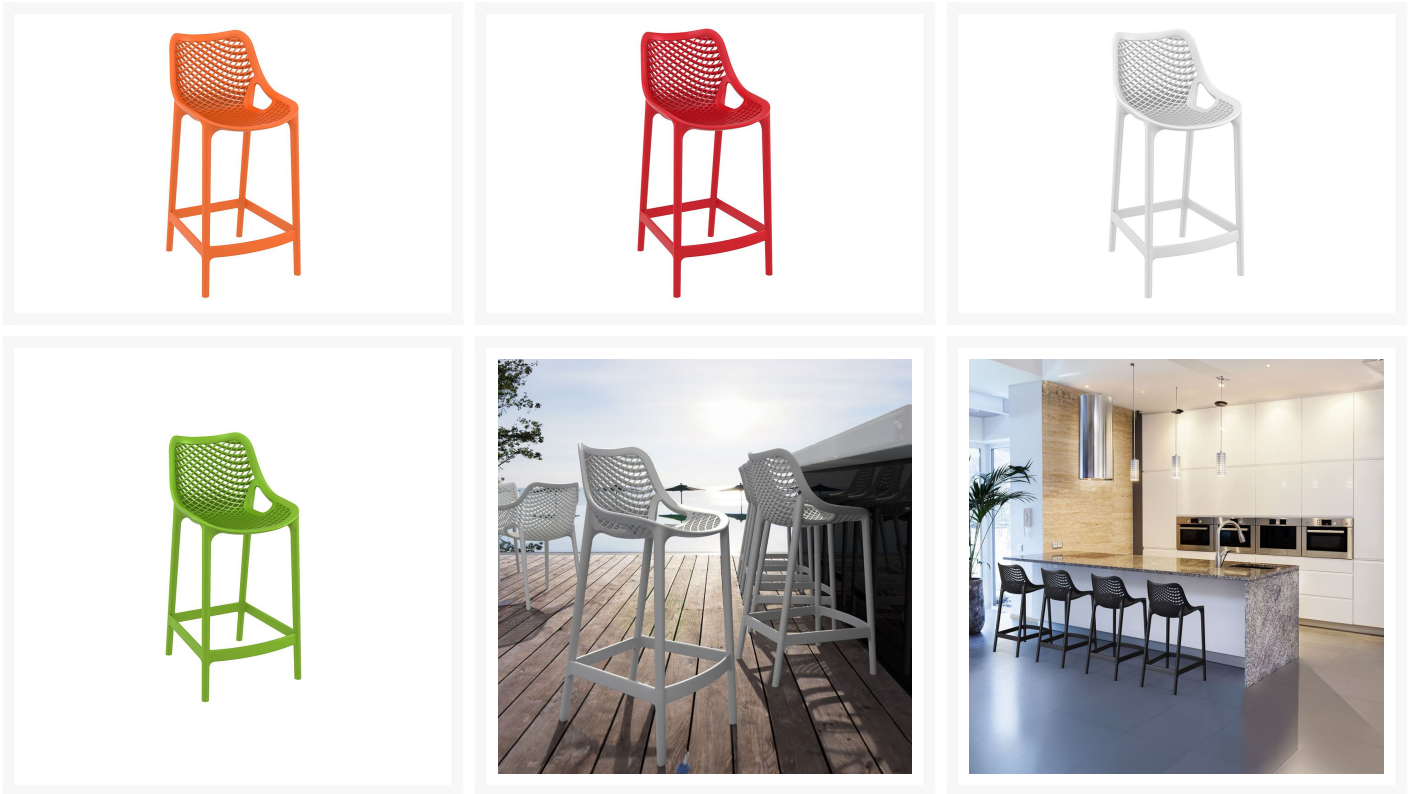

## Product Images

## Short Description

---

Air Counter Stool

## Description

---

The Air Counter Stool (ISP067) by Compamia features an eye-catching look that will bring a fresh, modern feel to any outdoor space. Made with commercial grade resin polypropylene, Compamia chairs and tables are guaranteed to last. Resin is resistant to fading and harsh weather conditions, making it ideal for use in backyards, hotels and restaurants. Enjoy this chair's low-maintenance, easy-to-clean design around a matching counter table or next to the pool!

Includes

- Two (2) Air Counter Stools (ISP067) by Compamia

Dimensions

- 17.4" W x 20" D x 37.4" H (10 lbs.)
- Seat Height: 25.6"

Features

- Frames are made using commercial grade resin polypropylene, which is strong and made for outdoor use
- Resin is resistant to fading, chlorine, salt water, stains and suntan oils
- Easy NO TOOL Assembly Required