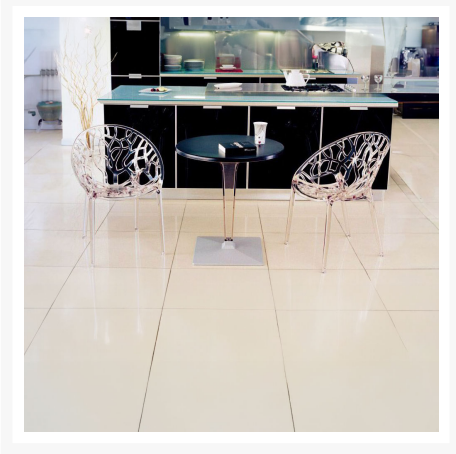

Product Images

Short Description

Crystal Dining Arm Chair

Description

The Crystal Dining Arm Chair (ISP052) by Compamia features an eye-catching look that will bring a fresh, modern feel to any outdoor space. Made with commercial grade resin polypropylene, Compamia chairs and tables are guaranteed to last. Resin is resistant to fading and harsh weather conditions, making it ideal for use in backyards, hotels and restaurants. Enjoy this chair's low-maintenance, stackable design around a matching dining table or next to the pool!

Includes

- Two (2) Crystal Dining Arm Chairs (ISP052) by Compamia

Dimensions

- 23" W x 23" D x 31" H (10 lbs.)
- Seat Height: 17.5"

Features

- Frames are made using commercial grade plastic polycarbonate resin, which is strong and made for outdoor use
- Resin is resistant to fading, chlorine, salt water, stains and suntan oils
- Stackable chair design makes storage easy
- NO Assembly Required