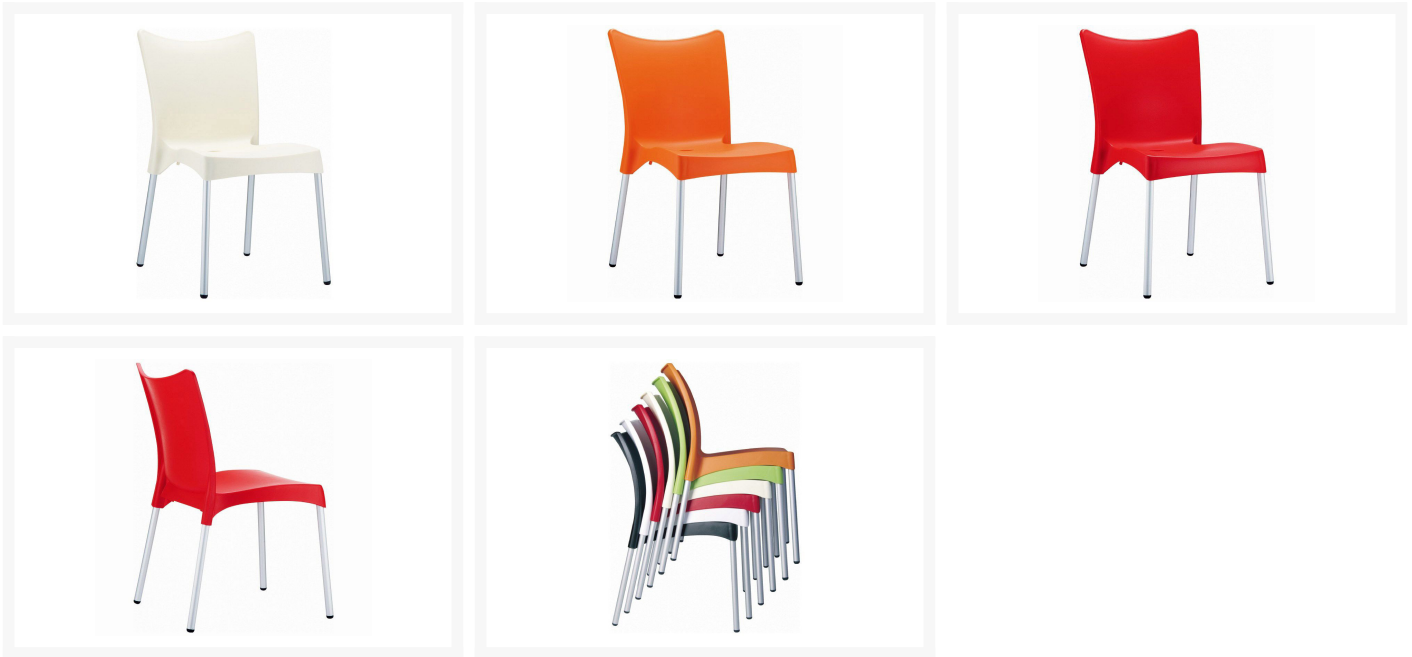

Product Images

Short Description

Juliette Dining Side Chair

Description

The Juliette Dining Side Chair (ISP045) by Compamia features an eye-catching look that will bring a fresh, modern feel to any outdoor space. Made with commercial grade resin polypropylene, Compamia chairs and tables are guaranteed to last. Resin is resistant to fading and harsh weather conditions, making it ideal for use in backyards, hotels and restaurants. Enjoy this chair's low-maintenance, stackable design around a matching dining table or next to the pool!

Includes

- Two (2) Juliette Dining Side Chairs (ISP045) by Compamia

Dimensions

- 20" W x 21" D x 33.3" H (9 lbs.)
- Seat Height: 17.7"

Features

- Frames are made using commercial grade resin polypropylene, which is strong and made for outdoor use
- Resin is resistant to fading, chlorine, salt water, stains and suntan oils
- Each leg has a non-skid rubber cap to keep your patio surface free from scratches
- Anodized aluminum legs offer incredible strength and stability across all seasons
- Stackable chair design makes storage easy
- NO Assembly Required