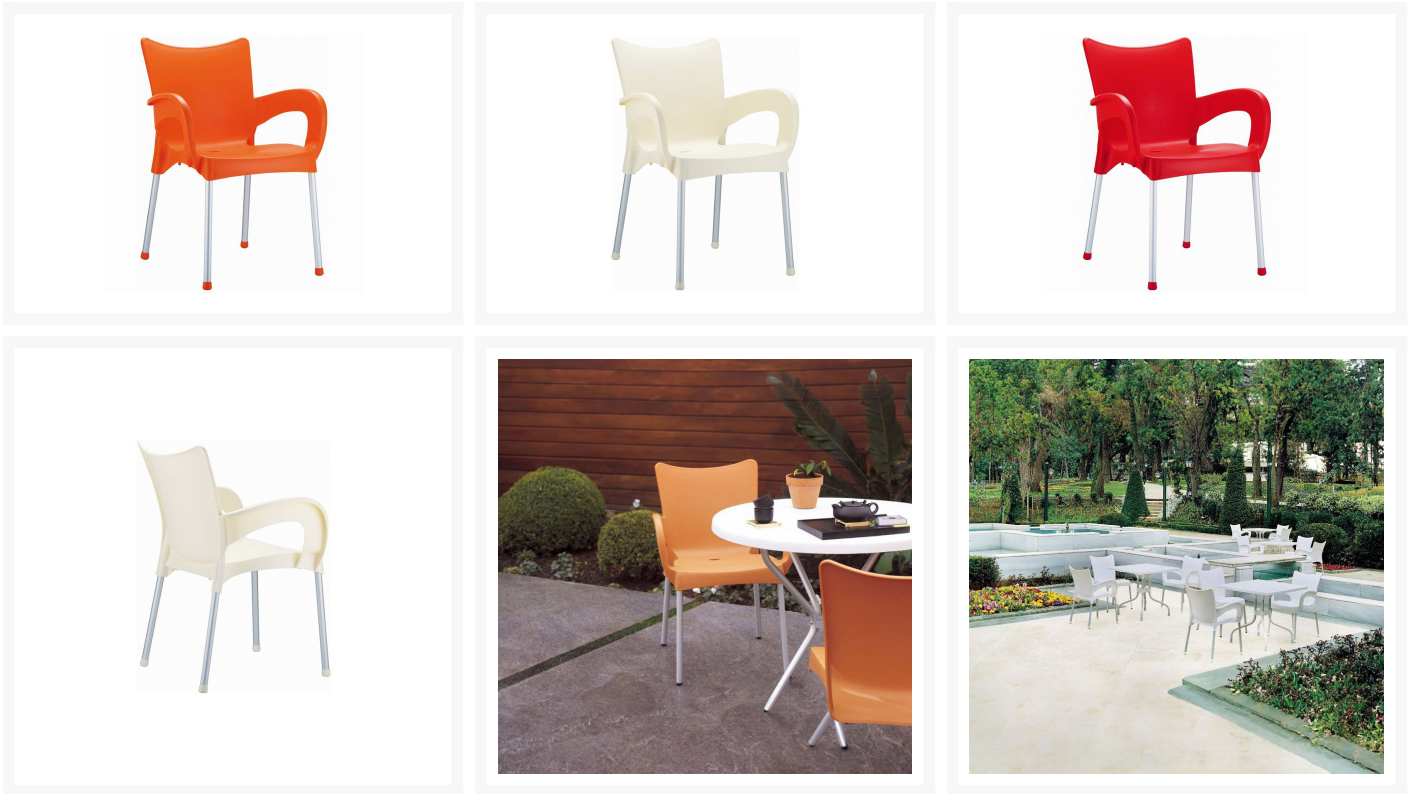

Product Images

Short Description

Romeo Dining Arm Chair

Description

The Romeo Dining Arm Chair (ISP043) by Compamia features an eye-catching look that will bring a fresh, modern feel to any outdoor space. Made with commercial grade resin polypropylene, Compamia chairs and tables are guaranteed to last. Resin is resistant to fading and harsh weather conditions, making it ideal for use in backyards, hotels and restaurants. Enjoy this chair's low-maintenance, stackable design around a matching dining table or next to the pool!

Includes

- Two (2) Romeo Dining Arm Chairs (ISP043) by Compamia

Dimensions

- 23" W x 21" D x 33.3" H (9 lbs.)
- Seat Height: 17.7"

Features

- Frames are made using commercial grade resin polypropylene, which is strong and made for outdoor use
- Resin is resistant to fading, chlorine, salt water, stains and suntan oils
- Each leg has a non-skid rubber cap to keep your patio surface free from scratches