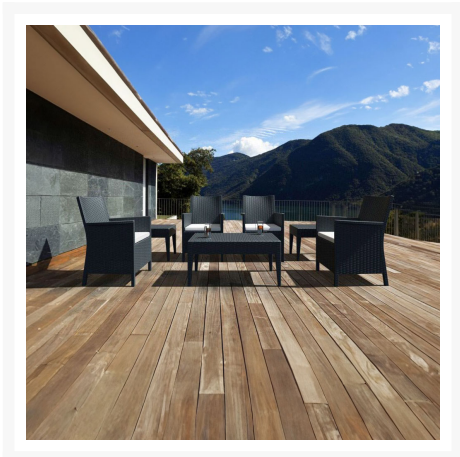

Product Images

Short Description

California 4-Seat Club Chair Set

Description

The California 4-Seat Club Chair Set (ISP8062S) by Compamia features an eye-catching look that will bring a fresh, modern feel to any outdoor space. Made with commercial grade resin polypropylene, Compamia chairs and tables are guaranteed to last. Resin is resistant to fading and harsh weather conditions, making it ideal for use in backyards, hotels and restaurants. Enjoy this chair's low-maintenance, stackable design around a matching dining table or next to the pool!

Includes

- Four (4) California Club Chairs (ISP086)
- Two (2) Miami 18" Square Resin Side Tables (ISP858)
- One (1) Miami Rectangle Coffee Table (ISP855)

Dimensions

- Chair: 23.5" W x 25" D x 35.5" H
- Seat Height: 16.5"
- Table: 18" W x 18" D x 18" H
- Table: 21" W x 36" D x 18" H
- Total Weight: 117 lbs.

Features

- Frames are made using commercial grade resin polypropylene, which is strong and made for outdoor use
- Resin is resistant to fading, chlorine, salt water, stains and suntan oils
- Each leg has a non-skid rubber cap to keep your patio surface free from scratches
- Cast wickerlook resin is all-weather and won't unravel over time
- Easy NO TOOL Assembly Required