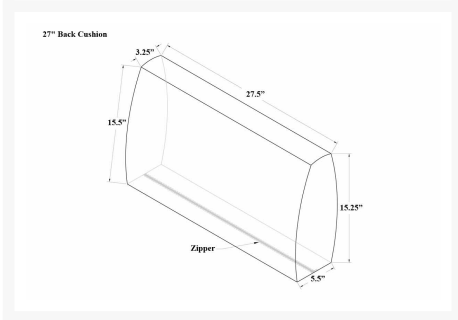

Short Description

Sofa Replacement Cushions HL-CUSH-S

Description

Your Sofa will look like new with these replacement cushions by Harmonia Living. While the fade- and mildew-resistant cushions are covered with Sunbrella®, the ultimate outdoor fabric, years of outdoor use can take its toll. Fortunately, we are proud to offer a wide selection of fabrics to provide you with the perfect replacement.

Includes

- Three (3) Seat Cushions
- Three (3) Back Cushions

Dimensions

- Seat Cushion: 27"W x 30"D x 5" Thickness
- Back Cushion: 27"W x 15"D x 4" Thickness

Features

- Constructed from fade resistant Sunbrella fabric
- Cushion covers zip off and can be machine washed on cold
- Designed to fit selected Harmonia Living collections

Care and Maintenance