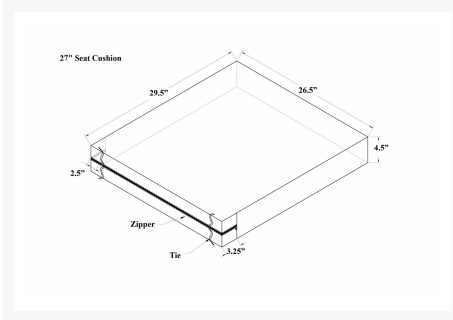

Short Description

Sofa Replacement Cushions HL-CUSH-S

Description

Your Sofa will look like new with these replacement cushions by Harmonia Living. While the fade- and mildew-resistant cushions are covered with Sunbrella®, the ultimate outdoor fabric, years of outdoor use can take its toll. Fortunately, we are proud to offer a wide selection of fabrics to provide you with the perfect replacement.

Includes

- Three (3) Seat Cushions
- Three (3) Back Cushions

Dimensions

- Seat Cushion: 27"W x 30"D x 5" Thickness
- Back Cushion: 27"W x 15"D x 4" Thickness

Features

- Constructed from fade resistant Sunbrella fabric
- Cushion covers zip off and can be machine washed on cold
- Designed to fit selected Harmonia Living collections

Care and Maintenance