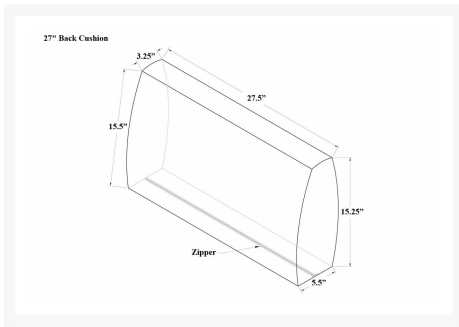

Short Description

Loveseat Replacement Cushions HL-CUSH-LS

Description

Your Loveseat will look like new with these replacement cushions by Harmonia Living. While the fade- and mildew-resistant cushions are covered with Sunbrella®, the ultimate outdoor fabric, years of outdoor use can take its toll. Fortunately, we are proud to offer a wide selection of fabrics to provide you with the perfect replacement.

Includes

- Two (2) Seat Cushions
- Two (2) Back Cushions

Dimensions

- Seat Cushion: 27"W x 30"D x 5" Thickness
- Back Cushion: 27"W x 15"D x 4" Thickness

Features

- Constructed from fade resistant Sunbrella fabric
- Cushion covers zip off and can be machine washed on cold
- Designed to fit selected Harmonia Living collections

Care and Maintenance

Cleaning your cushions on a regular basis will help prevent build-up of dirt, which can generate mildew. Dirt and dust can be brushed off, and stains can be spot cleaned with mild soap and water, rinse, and allow the fabric to air dry. Cushion covers zip off and can be machine washed and air dried, do not put in the dryer. For tougher stains, visit the fabric manufacturers website for additional recommendations. Tip: If your cushions are left out during a rainstorm, unzip and place the cushion on its side, zipper side down. This will allow the water to drain out quicker.

Warranty

- 5 Years Fabric
- 2 Years Cushion core