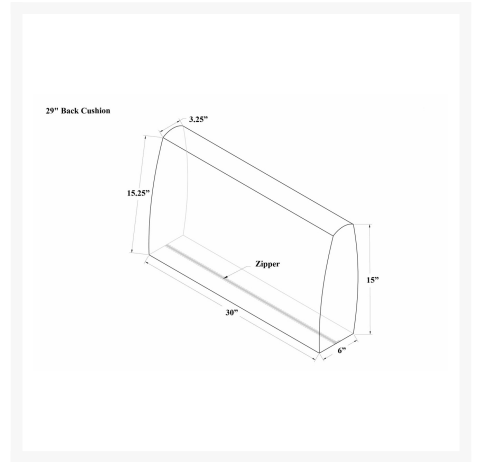

Short Description

Left & Right Arm Section Replacement Cushions HL-CUSH-AC

Description

Your Left/Right Arm Facing Section will look like new with these replacement cushions by Harmonia Living. While the fade- and mildew-resistant cushions are covered with Sunbrella®, the ultimate outdoor fabric, years of outdoor use can take its toll. Fortunately, we are proud to offer a wide selection of fabrics to provide you with the perfect replacement.

Includes

- One (1) Seat Cushion
- One (1) Back Cushion

Dimensions

- Seat Cushion: 29"W x 30"D x 5" Thickness
- Back Cushion: 29"W x 15"D x 4" Thickness

Features

- Constructed from fade resistant Sunbrella fabric
- Cushion covers zip off and can be machine washed on cold
- Designed to fit selected Harmonia Living collections