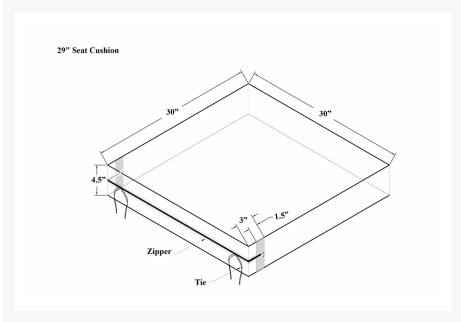

Short Description

Left & Right Arm Section Replacement Cushions HL-CUSH-AC

Description

Your Left/Right Arm Facing Section will look like new with these replacement cushions by Harmonia Living. While the fade- and mildew-resistant cushions are covered with Sunbrella®, the ultimate outdoor fabric, years of outdoor use can take its toll. Fortunately, we are proud to offer a wide selection of fabrics to provide you with the perfect replacement.

Includes

- One (1) Seat Cushion
- One (1) Back Cushion

Dimensions

- Seat Cushion: 29"W x 30"D x 5" Thickness
- Back Cushion: 29"W x 15"D x 4" Thickness

Features

- Constructed from fade resistant Sunbrella fabric
- Cushion covers zip off and can be machine washed on cold
- Designed to fit selected Harmonia Living collections