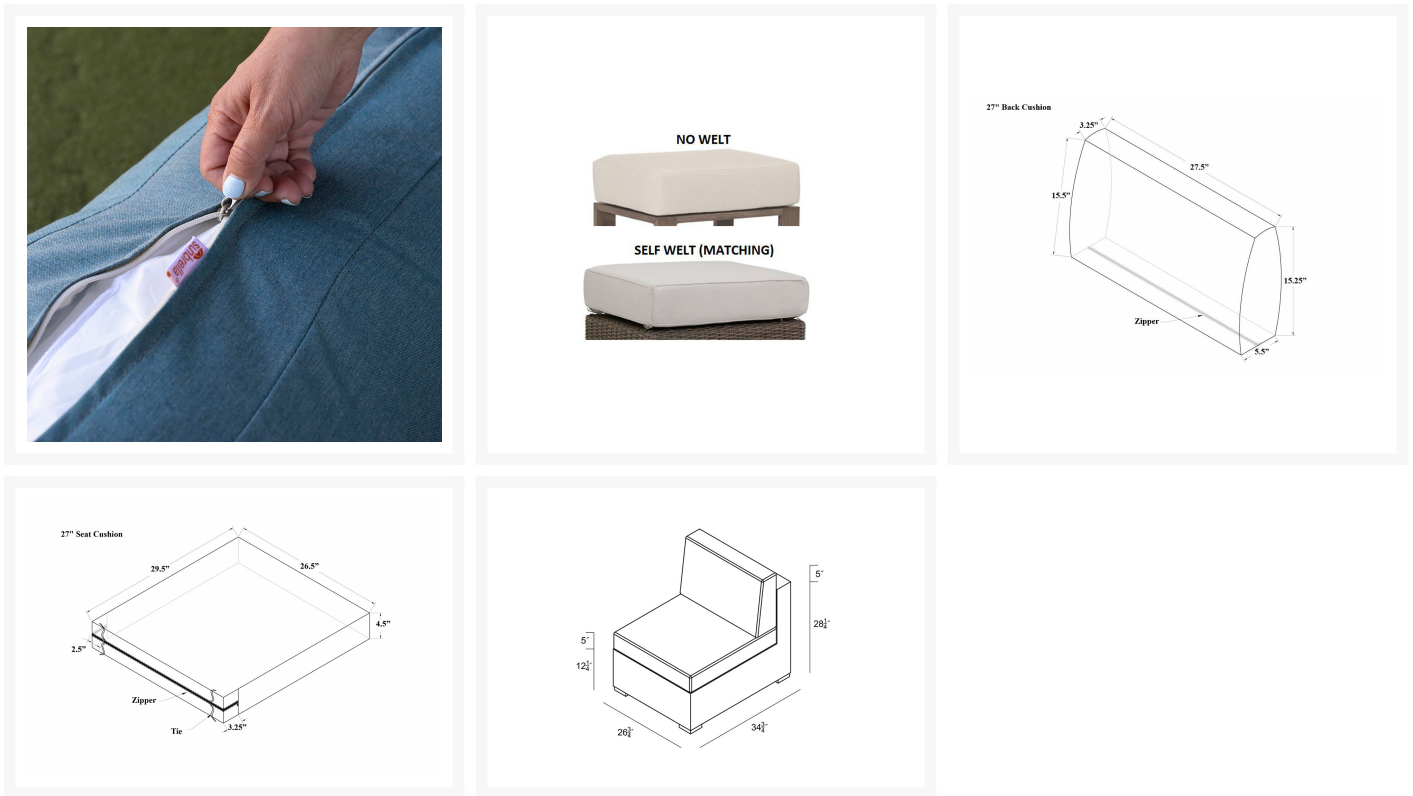

## Short Description

Middle Section Replacement Cushions HL-CUSH-MS

Includes

- One (1) Seat Cushion
- One (1) Back Cushion

Dimensions

- Seat Cushion: 27"W x 30"D x 5" Thickness
- Back Cushion: 27"W x 15"D x 4" Thickness

Features

- Constructed from fade resistant Sunbrella fabric
- Cushion covers zip off and can be machine washed on cold
- Designed to fit selected Harmonia Living collections