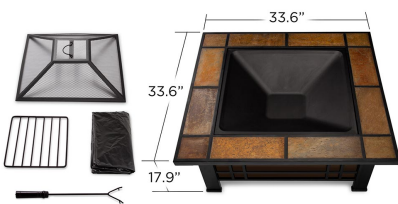

Product Images

Short Description

Create an inviting outdoor environment with the Morrison Fire Pit from Real Flame. The mission inspired styling and natural slate tile top are combined for a unique wood burning fire pit design.

Description

Create an inviting outdoor environment with the Morrison Fire Pit from Real Flame. The mission inspired styling and natural slate tile top are combined for a unique wood burning fire pit design. Made for burning wood and can withstand extremely high temperatures. Includes spark screen, log poker tool and vinyl protective storage cover. The Morrison Fire Pit can be adapted for Real Flame Gel cans with the addition of the Real Flame 2-Can or 4-Can Outdoor Conversion Log Sets.

Includes

- Table
- Spark screen
- Log poker tool
- Protective storage cover

Dimensions

- Fire Pit: 33.6"L x 33.6" W x 17.9"H
- Weight: 54.85 lbs

Features

- Burns seasoned firewood or converts to Real Flame gel fuel with the addition of Real Flame 2-Can or 4-Can outdoor conversion log sets - sold separately
- Heat resistant powder coated steel frame with gray tile top
- Safe to use on grass
- Recommended to use pavers when used over a combustible surface (wood deck)
- Basic assembly required
- 90-Day Limited Warranty