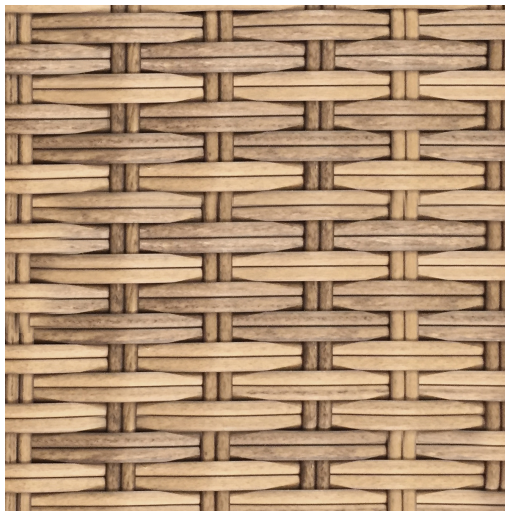

Product Images

Short Description

Includes

- Three (3) Hampton Radius Curved Loveseats
- Two (2) Hampton Radius Wedge End Tables
- Two (2) Glass Tops
- One (1) Hampton Radius Round Ottoman

Description

The 6 Pc. Hampton Radius Sectional Set (FP-HAMR-6SEC) by Forever Patio comfortably seats 6 to 7 adults, and conveniently includes an ottoman and contouring end tables that accent the 3 curved loveseats. The set features Biscuit or Heather wicker, which is made from High-Density Polyethylene (HDPE) for outdoor use. Every strand of this wicker is infused with its rich color and UV-inhibitors that prevent cracking, chipping and fading ordinarily caused by sunlight. Each piece features a thick-gauged, powder-coated aluminum frame that makes the set extremely durable and resistant to corrosion. Also included with the set are cushions covered in fade- and mildew-resistant Sunbrella® fabric, available in a wide selection of colors. With its deep-seated design and plush cushions, this set features top-of-the-line comfort and size, especially when compared to the competition.