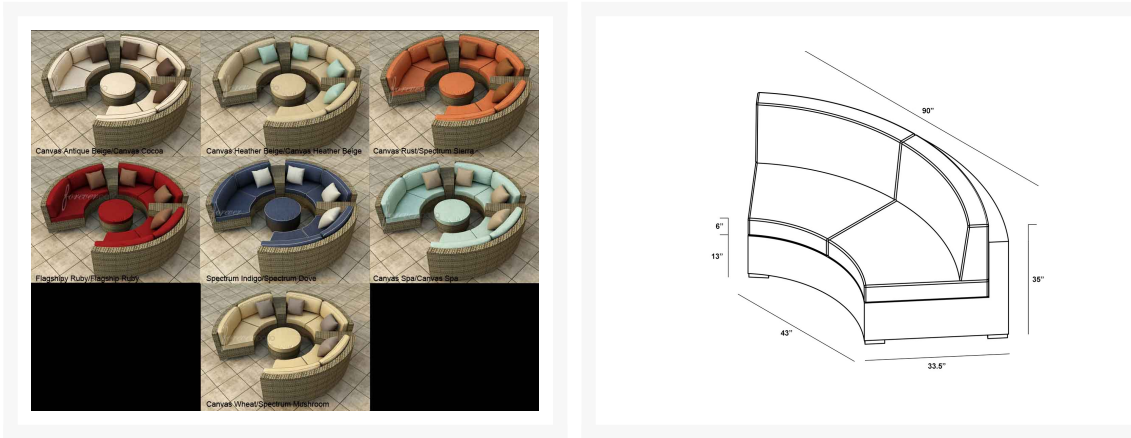

Product Images

Short Description

Includes

- Three (3) Hampton Radius Curved Loveseats
- Two (2) Hampton Radius Wedge End Tables
- Two (2) Glass Tops
- One (1) Hampton Radius Round Ottoman

Description

The 6 Pc. Hampton Radius Sectional Set (FP-HAMR-6SEC) by Forever Patio comfortably seats 6 to 7 adults, and conveniently includes an ottoman and contouring end tables that accent the 3 curved loveseats. The set features Biscuit or Heather wicker, which is made from High-Density Polyethylene (HDPE) for outdoor use. Every strand of this wicker is infused with its rich color and UV-inhibitors that prevent cracking, chipping and fading ordinarily caused by sunlight. Each piece features a thick-gauged, powder-coated aluminum frame that makes the set extremely durable and resistant to corrosion. Also included with the set are cushions covered in fade- and mildew-resistant Sunbrella® fabric, available in a wide selection of colors. With its deep-seated design and plush cushions, this set features top-of-the-line comfort and size, especially when compared to the competition.

Includes

- Three (3) Hampton Radius Curved Loveseats
- Two (2) Hampton Radius Wedge End Tables
- Two (2) Glass Tops
- One (1) Hampton Radius Round Ottoman

Dimensions

- Curved Loveseat: 90"W x 33.5"D x 35"H (FP-HAMR-CLS)
- Ottoman: 34"W x 34"D x 20.5"H (FP-HAMR-LOT)
- Wedge End Table: 15"W x 33.5"D x 25"H (FP-HAMR-WET)
- Deck Height: 13"
- Cushion Thickness: 6"