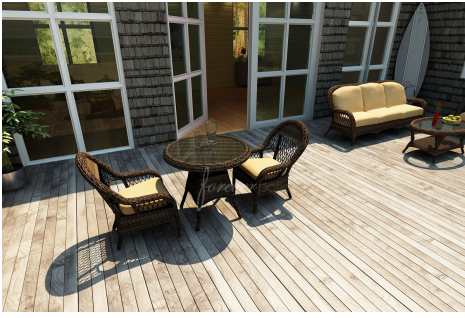

Short Description

Includes

- Two (2) Leona Dining Chairs
- Two (2) Seat Cushions
- One (1) Leona 30" Dining Table
- One (1) Glass Top

Description

The 3 Pc. Leona Round Dining Set (FP-LEO-3RDN-MC) by Forever Patio creates the perfect atmosphere for one-on-one dining, perfect for smaller patio areas or decks. The set seats 2 adults comfortably, and includes 2 dining chairs and a dining table with a glass top. This set features Mocha wicker with a full round design that creates a complex and luxurious look. Every strand of this wicker is made from High-Density Polyethylene (HDPE) and is infused with the rich color and UV-inhibitors that prevent cracking, chipping and fading ordinarily caused by sunlight. The set is supported by thick-gauged, powder-coated aluminum frames that make it extremely durable and resistant to corrosion. Also included are cushions covered in fade- and mildew-resistant Sunbrella® fabric, available in a wide selection of colors. This set is sure to enhance any