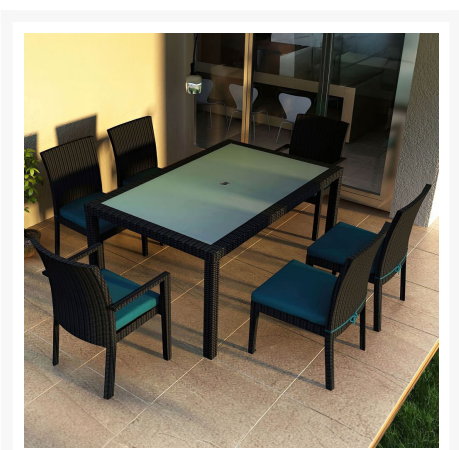

Product Images

Short Description

Urbana 7 Piece Dining Set HL-URBN-CB-7DS by Harmonia Living

Description

The Urbana 7 Piece Dining Set (HL-URBN-CB-7DS) by Harmonia Living features a clean, simple build that will add modern style to your outdoor dining experience. Its fully-welded aluminum frames are treated with a powder-coated finish to ensure lasting performance across the seasons while the wicker is hand-woven from High-Density Polyethylene (HDPE) which is resistant to cracking. Made for lasting durability, color is infused into the HDPE wicker to prevent fading and finished in a beautifully textured Coffee Bean color to give it a natural look and feel. Optional cushions are made in the USA with quick-drying, Dacron and UV-treated, marine-grade PremoBond thread to create a supportive, yet comfortable seat that is meant to last throughout the seasons. All cushions are constructed from Sunbrella, Outdura, and Revolution performance fabrics, which carry a 5-year fade warranty. Known for its Quick-Ship Program, Harmonia Living offers 9 popular Sunbrella fabric options which are fade resistant, easy to clean, and ready to ship within days of placing an order! The table is topped with extra strong tempered glass, a finishing touch that is ideal for frequent use. Harmonia Living can be tailored to both Residential and Commercial settings and is committed to delivering exceptional furnishings to your outdoor space.

Includes

- Four (4) Urbana Dining Side Chairs HL-URBN-CB-DSC
- Two (2) Urbana Dining Arm Chairs HL-URBN-CB-DAC
- One (1) Urbana 6-Seater Rectangular Dining Table HL-URBN-CB-6RCDT
- Six (6) Optional Seat Cushions HL-CUSH-DC