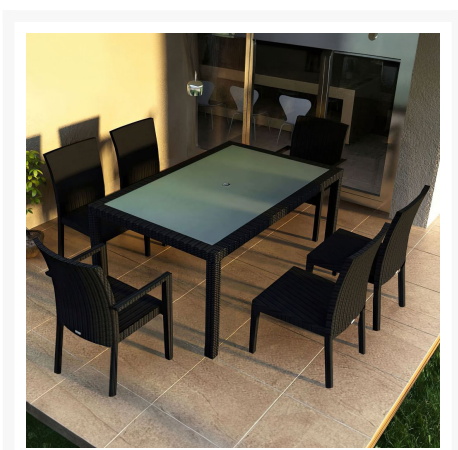

Product Images

Short Description

Urbana 7 Piece Dining Set HL-URBN-CB-7DS by Harmonia Living

Description

The Urbana 7 Piece Dining Set (HL-URBN-CB-7DS) by Harmonia Living features a clean, simple build that will add modern style to your outdoor dining experience. Its fully-welded aluminum frames are treated with a powder-coated finish to ensure lasting performance across the seasons while the wicker is hand-woven from High-Density Polyethylene (HDPE) which is resistant to cracking. Made for lasting durability, color is infused into the HDPE wicker to prevent fading and finished in a beautifully textured Coffee Bean color to give it a natural look and feel. Optional cushions are made in the USA with quick-drying, Dacron and UV-treated, marine-grade PremoBond thread to create a supportive, yet comfortable seat that is meant to last throughout the seasons. All cushions are constructed from Sunbrella, Outdura, and Revolution performance fabrics, which carry a 5-year fade warranty. Known for its Quick-Ship Program, Harmonia Living offers 9 popular Sunbrella fabric options which are fade resistant, easy to clean, and ready to ship within days of placing an order! The table is topped with extra strong tempered glass, a finishing touch that is ideal for frequent use. Harmonia Living can be tailored to both Residential and Commercial settings and is committed to delivering exceptional furnishings to your outdoor space.

Includes

- Four (4) Urbana Dining Side Chairs HL-URBN-CB-DSC
- Two (2) Urbana Dining Arm Chairs HL-URBN-CB-DAC
- One (1) Urbana 6-Seater Rectangular Dining Table HL-URBN-CB-6RCDT
- Six (6) Optional Seat Cushions HL-CUSH-DC