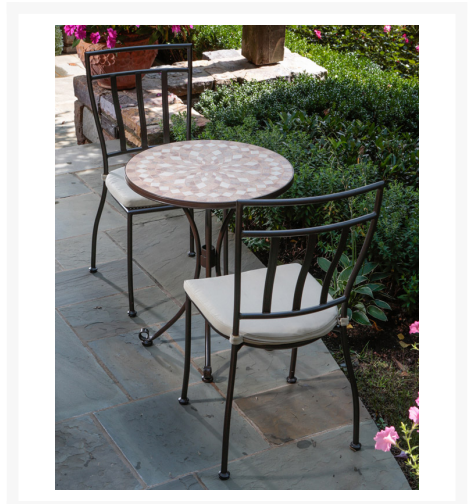

Product Images

Short Description

Set Includes: 2 dining chairs with cushions and a bistro table

Description

Combining the durability of wrought iron with the beauty of mosaic tiles, the 3 Pc. Amber Bistro Set brings an attractive dining set to your outdoor space, big or small. Perfect for gardens, patios, gazebos, galore, the Amber Bistro Set features artistic elements with mosaic tiles hand-laid over its tabletop for a bright look that is further enhanced by the Black powder-coated finish of the wrought iron frames. Each chair comes with an acrylic fabric cushion for added comfort that is water and fade resistant to keep your new Amber Bistro Set looking brand new for years to come.

Set Includes: two (2) dining chairs with cushions and one (1) bistro table.

Dimensions

- Dining Table: 24"Dia. x 29"H (52 lbs.)
- Dining Chair: 16"W x 15.5"D x 37"H (13 lbs. each)

Features

- Wrought iron frames
- Hand-laid mosaic tiles grouted with industrial adhesives
- Powder-coated paint finish
- Rust and weather resistant
- 5-6mm thick iron frames
- Easy to clean - just hose off with water
- Chairs include water and fade resistant acrylic fabric cushion
- Stainless steel hardware is rust proof

Additional Information

SKU	28-1301
Ships Out Estimate	7 - 10 Business Days
Fabric	Outdoor Grade

DISC 3 Pc. Amber Bistro Set

was
\$600.00 Special
Price
\$479.00