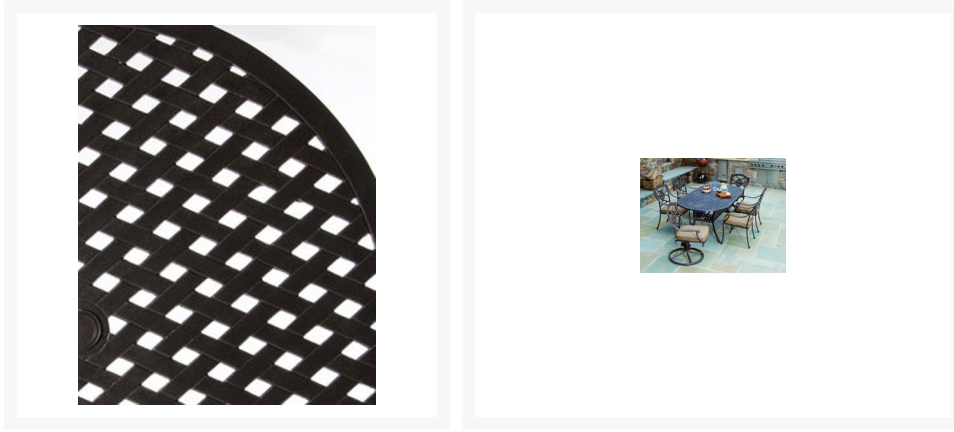

## Short Description

---

Set Includes: 4 stacking dining chairs with cushions, 2 swiveling dining chairs with cushions, and a round dining table

## Description

---

With its beautifully contemporary design, the 7 Pc. Bottego Dining Set is a great addition to any entertainer's outdoor environment. The striking Antique Wine powder-coated finish of the cast aluminum frame offers a gleaming finishing touch to the entire set that deems it glowing in every direction with style and design. The chairs have contemporary back designs that is matched by the spectacular oval dining table and its classic basketweave tabletop design. Two of the chairs have a swiveling design to allow easy access on and off the chair, while each chair is equipped with a durable outdoor-grade cushion that adds comfort to every seat. Give your outdoor space a remarkably functional and striking dining set like the Bottego Dining Collection!

**Set Includes:** four (4) stacking dining chairs with cushions, two (2) swivel dining chairs with cushions, and one (1) round dining table

### Dimensions

Dining Table: 84"L x 42"W x 29"H (111 lbs.)

- Dining Chair: 25"L x 26.5"W x 36"H (13 lbs.)
- Swivel Dining Chair: 25"L x 26.5"W x 36"H (18 lbs.)