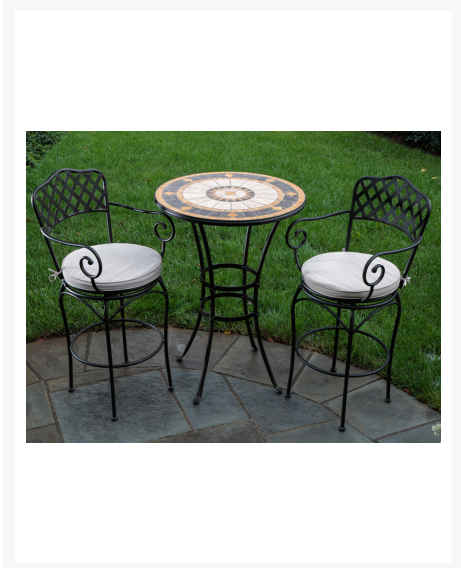

## Short Description

---

Sophistication with a touch of classic beauty come together to bring you the 3 Pc. Alexandrite Bar Set.

## Description

---

Sophistication with a touch of classic beauty come together to bring you the Compass 30" Rd. Marble Mosaic Bar Height Bistro Set (21-1331) by Alfresco Home. Made from a gorgeously dark finished wrought iron frame, this set boasts comfortable cream-colored cushions atop a swiveling base bar chair, which is matched by the brilliantly colored mosaic bar table. Made with bright autumn colors in mind, the Compass Bistro Set features natural stones hand-laid in a beautiful mosaic table top that goes great in any outdoor setting. Perfect for a cozy outdoor bar area, the Alexandrite will surely give your outdoor setting a lovely lounge environment.

Includes

- Two (2) Basketweave Swivel Bar Chair
- Two (2) Outdoor Grade Beige Seat Cushions
- One (1) Compass 30" Table Top
- One (1) 30" Bar Bistro Table Base

Dimensions

- Table: 30"Dia. x 42"H (56 lbs.)
- Dining Chair: 21"Dia. x 48"H (24 lbs. each)