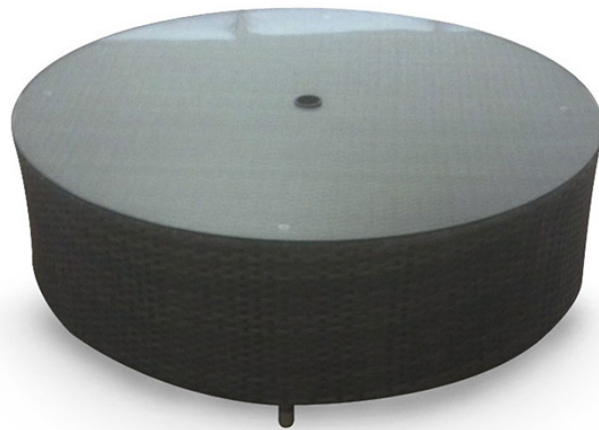

Product Images

Short Description

The Circa Round Coffee Table (SO-2006-321) by Source Outdoor is a blend of modern style and quality construction, making it a great addition to your outdoor seating set.

Description

The Circa Round Coffee Table (SO-2006-321) by Source Outdoor is a blend of modern style and quality construction, making it a great addition to your outdoor seating set. Its simple design, glass top and flat woven, espresso color wicker give it a great modern look. With its commercial grade construction, this table works great for homes and businesses that that want long lasting outdoor furniture. Its wicker is also made from a UV treated resin, which is designed not to chip, peel or fade from sunlight.

Includes

- One (1) Circa Round Coffee Table
- Glass Top

Dimensions

- Coffee Table: 47"Dia. x 14"H

Features

- Made by Source Outdoor
- DuraWeave HDPE commercial grade resin
- Espresso finished weave
- Powder-coated aluminum frame
- Includes clear glass Top
- No assembly required
- Three Years Warranty

Commercial Grade Construction Dura-Weave resin wicker (made of HDPE) is resistant to weather factors that would normally take its toll on natural wicker. Laboratory tested to withstand more than 3000 hours of direct UV light exposure with no visible changes. Extra-thick aluminum frames are designed to commercial specifications from hotels and resorts to the cautiously optimistic homeowner. The aluminum frames are fully welded and powder coated with a 10 step process to help with the fight against rust and corrosion from exposure to the elements. Furniture arrives fully assembled - just throw the cushions on and enjoy!