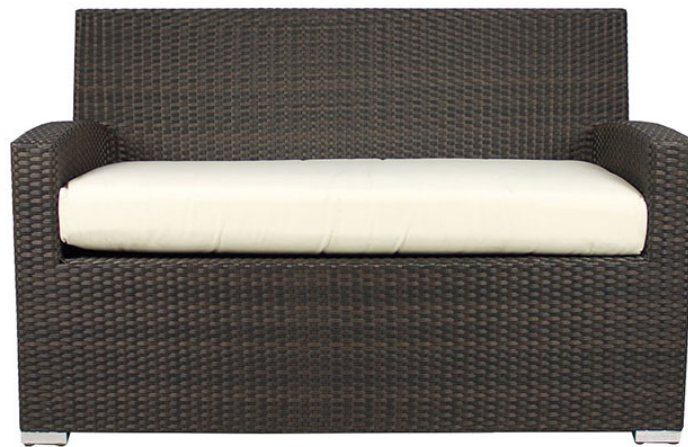

Product Images

Short Description

The St Tropez Loveseat (SO-2003-102) by Source Outdoor has a low profile and a lot of style with its clean lines, arched armrests and angled back.

Description

The St Tropez Loveseat (SO-2003-102) by Source Outdoor has a low profile and a lot of style with its clean lines, arched armrests and angled back. The modern design is further enhanced by the flat woven wicker, which is made of high density polyethylene that will not lose its color from chipping, peeling or fading. The loveseat's commercial grade construction makes it a great choice for homes and businesses looking to get a lot out of their outdoor furniture. The cushions are covered in an off-white, outdoor grade polyester. The cushions are also available in a huge selection of Sunbrella® fabric colors, making this loveseat easy to match to your existing patio decor, or easy to create a new look for your patio.

Includes

- One (1) St Tropez Loveseat Frame
- Seat Cushion

Dimensions

- Chair: 51"W x 28"D x 32"H
- Seat Depth: 21"
- Seat Height: 14"
- Arm Height: 24"

Features

- Made by Source Outdoor
- Powder-coated aluminum frame
- HDPE DuraWeave resin wicker
- Espresso finish
- Optional Sunbrella cushion
- No assembly required
- Three Years Warranty

Additional Information

SKU	SO-2003-102
Ships Out Estimate	Quick Ship: 2-3 Weeks Custom: 3-4 Weeks
Residential Warranty	3 Years
Fabric	Sunbrella® Choices

DISC St Tropez Loveseat SO-2003-102

was
\$1,441.00 Special
Price
\$1,209.00