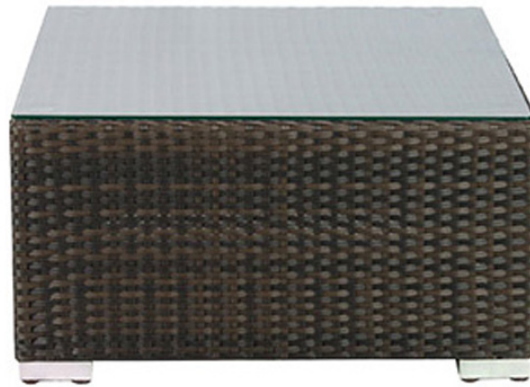

Product Images

Short Description

The Manhattan Wicker Coffee Table (SO-2004-301) by Source Outdoor is the perfect addition to your outdoor seating area, providing a surface for enjoying drinks or even brunch from the comfort of your patio.

Description

The Manhattan Wicker Coffee Table (SO-2004-301) by Source Outdoor is the perfect addition to your outdoor seating area, providing a surface for enjoying drinks or even brunch from the comfort of your patio. The sleek glass top and clean body of the table match the modern design of the rest of the Manhattan collection, making it easy to partner this table with seating. The wicker is a UV treated resin that will not fade, chip or peel. With its commercial grade construction, this coffee table is great for residential and business use; wherever stylish and quality built patio furniture is desired.

Includes

- One (1) Manhattan Coffee Table
- Glass Top

Dimensions

- Coffee Table: 26"W x 26"D x 12"H

Features

- Made by Source Outdoor
- Powder-coated aluminum frame
- HDPE DuraWeave resin wicker
- Espresso finish
- UV Resistant
- Included tempered glass top
- Some assembly required
- Three Years Warranty