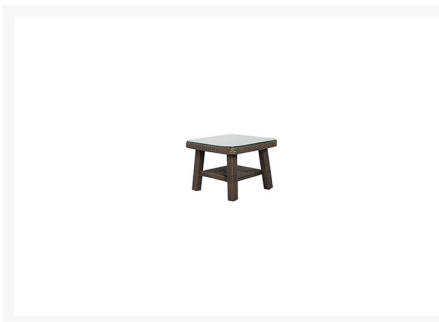

Product Images

Short Description

The Tahiti Square End Table (SO-2011-303) by Source Outdoor is the perfect addition to your modern sofa set, providing a place to put drinks, reading material, or whatever you enjoy while lounging outside.

Description

The Tahiti Square End Table (SO-2011-303) by Source Outdoor is the perfect addition to your modern sofa set, providing a place to put drinks, reading material, or whatever you enjoy while lounging outside. The angled legs, glass top and espresso colored wicker give this end table a fantastic modern look. The wicker is UV treated to prevent color fade, and it is made of high density polyethylene so the color cannot be chipped off or peeled away. The end table's commercial grade construction makes it well suited for homes and businesses that want to get a lot of use from their outdoor furniture. With style and quality construction, there is nothing more you can ask for in an outdoor end table.

Includes

- One (1) Tahiti End Table
- Glass Top

Dimensions

- End Table: 24"W x 24"D x 18"H

Features

- Made by Source Outdoor
- Powder-coated aluminum frame
- HDPE DuraWeave resin wicker
- Espresso finish
- No assembly required
- Three Years Warranty