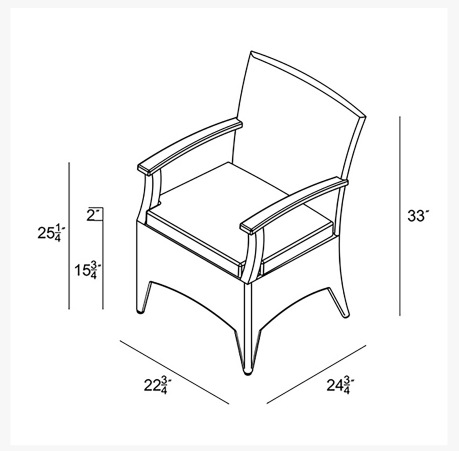

Product Images

Short Description

Arbor Dining Arm Chair HL-AR-CB-DAC by Harmonia Living

Description

Dine in comfort and style with the Arbor Dining Arm Chair (HL-AR-CB-DAC) by Harmonia Living. This piece's gently flared edges and dark wicker finish give it a unique visual appeal, while sturdy, all-weather construction ensures lasting performance across the seasons. The wicker is made with durable High-Density Polyethylene (HDPE) and finished in a beautifully textured Coffee Bean color. Its Grade A teak arms have been kiln-dried, removing excess moisture to ensure they will not crack or warp. Its sturdy aluminum frame, double reinforced seat and fade resistant cushion are made to endure in any outdoor setting, rain or shine. Known for its Quick-Ship Program, Harmonia Living offers 9 popular Sunbrella fabric options which are fade resistant, easy to clean, and ready to ship within days of placing an order! Harmonia Living can be tailored to both Residential and Commercial settings and is committed to delivering exceptional furnishings to your outdoor space.

Includes

- One (1) Arbor Dining Arm Chair HL-AR-CB-DAC
- One (1) Seat Cushion HL-CUSH-AR-DAC

Dimensions

- 22.75"W x 24.75"D x 33"H (16 lbs.)
- Frame Height: 33"
- Seat Height (No Cushion): 16.25
- Seat Height: (With Cushion): 19
- Back Height: 17.25
- Arm Height: 25.5