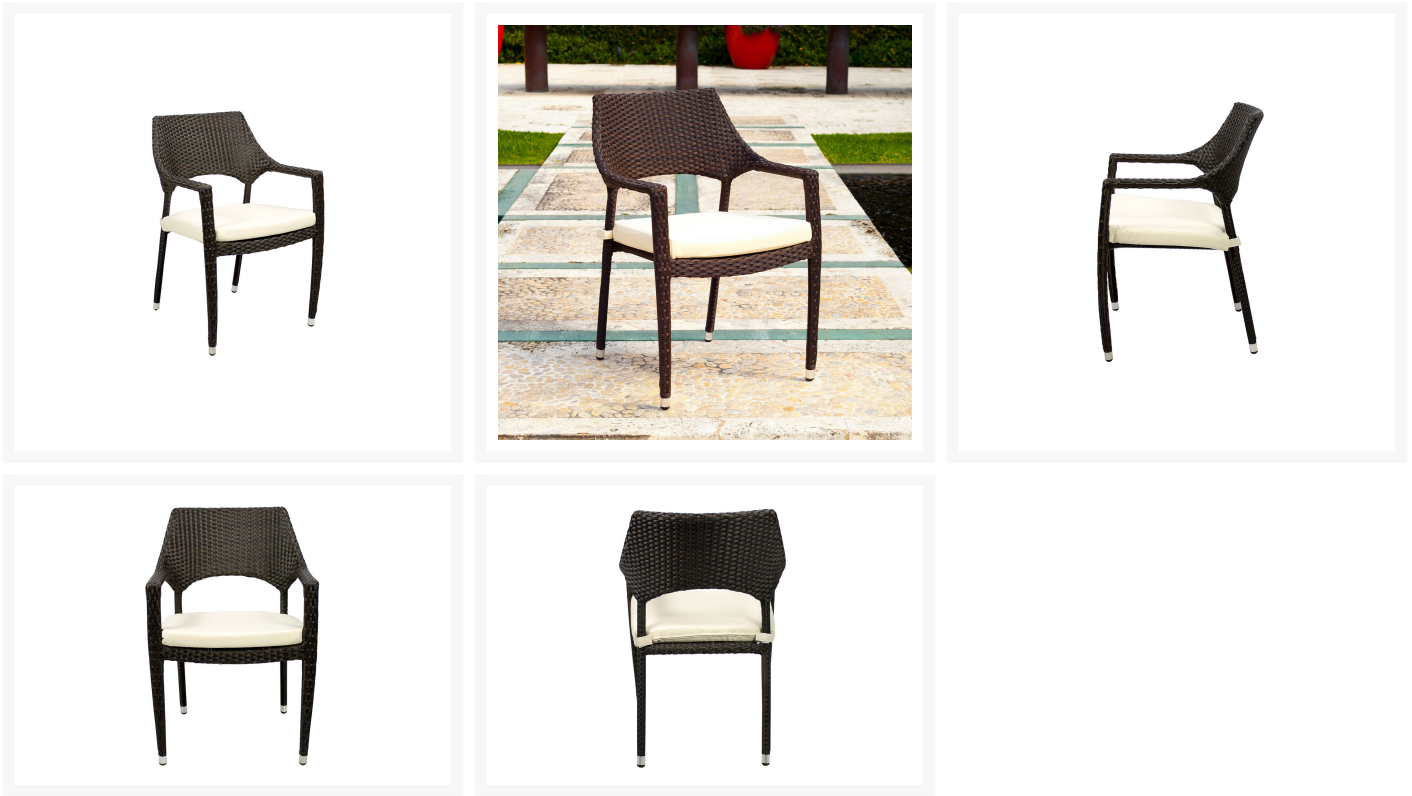

Product Images

Short Description

The Tuscana Dining Arm Chair (SO-2013-163) by Source Outdoor departs from the rigidity of modern designs with its subtly curved legs and arched back, but maintains a clean look with its tightly woven wicker and rich espresso color.

Description

The Tuscana Dining Arm Chair (SO-2013-163) by Source Outdoor departs from the rigidity of modern designs with its subtly curved legs and arched back, but maintains a clean look with its tightly woven wicker and rich espresso color. The cushions are covered in an off-white, outdoor grade polyester. The cushions are also available in a wide range of Sunbrella® fabric options, allowing you to customize your patio color scheme. The chair has commercial grade construction, making it suitable for home and businesses who want good looking patio furniture that will last. The wicker is UV treated so its color will not chip or fade away; another hallmark of a quality furniture piece that will stay looking great.

Includes

- One (1) Tuscana Dining Arm Chair Frame
- Seat Cushion

Dimensions

- Dining Chair: 23"W x 22"D x 34"H
- Seat: 20"W x 20"D x 19"H
- Arm Height: 25.5"

Features

- Made by Source Outdoor
- Powder-coated aluminum frame
- HDPE DuraWeave resin wicker
- Espresso finish
- Optional Sunbrella cushion
- No assembly required
- Three Years Warranty

Additional Information

SKU	SO-2013-163
Ships Out Estimate	Quick Ship: 2-3 Weeks Custom: 3-4 Weeks
Residential Warranty	3 Years
Fabric	Sunbrella® Choices

Tuscanna Dining Arm Chair SO-2013-163

was
\$286.00 Special
 Price
\$239.00