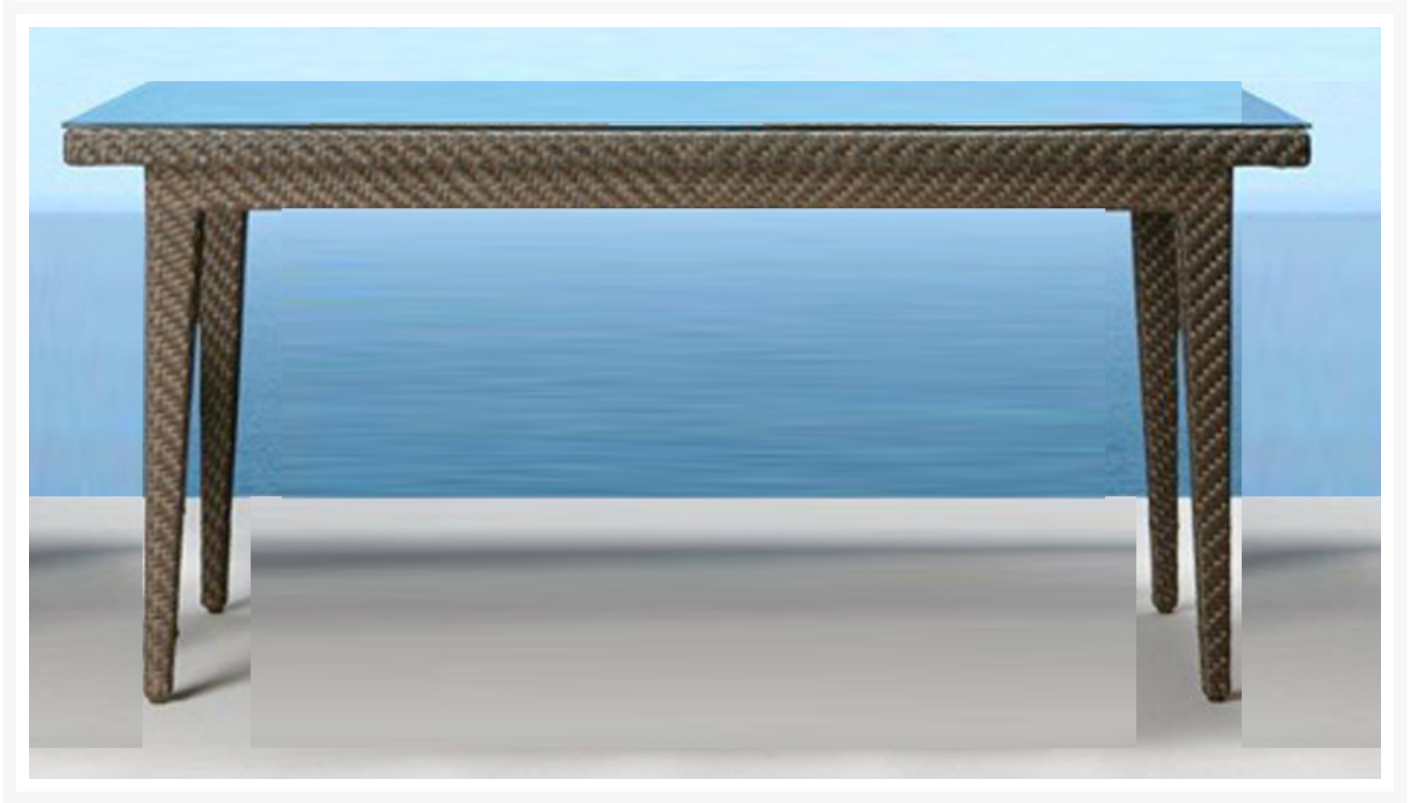

Product Images

Short Description

Give your new Soho collection the perfect companion with the Soho 65" Rectangular Dining Table (903-3304-JBP) by Hospitality Rattan.

Description

Give your new Soho collection the perfect companion with the Soho 65" Rectangular Dining Table (903-3304-JBP) by Hospitality Rattan. The frame is made from fully-anodized aluminum, which is woven over with a gorgeous Rehau Java Brown wicker fiber. This unique fiber gives it a multi-colored, textured surface that brings depth and beauty to every piece. The table does not need a glass top, but an optional glass top is available.

Dimensions

- Table: 65"W x 36"D x 31"H (90 lbs.)

Optional Pieces

- Glass Top: 65"W x 36"D x 0.4"H

Features

- Manufactured by Hospitality Rattan
- Viro fiber wicker in Rehau Java Brown finish
- Fully anodized aluminum frame
- Optional tempered glass top
- Can be used indoors or outdoors
- Weather and UV resistant
- Comes fully assembled

Additional Information

SKU	903-3304-JBP
Brand	Hospitality Rattan
Ships Out Estimate	4 - 6 Weeks
Residential Warranty	3 Years

Soho 65x36" Rectangular Dining Table (903-3304-JBP)

was

\$1,137.00 Special

Price