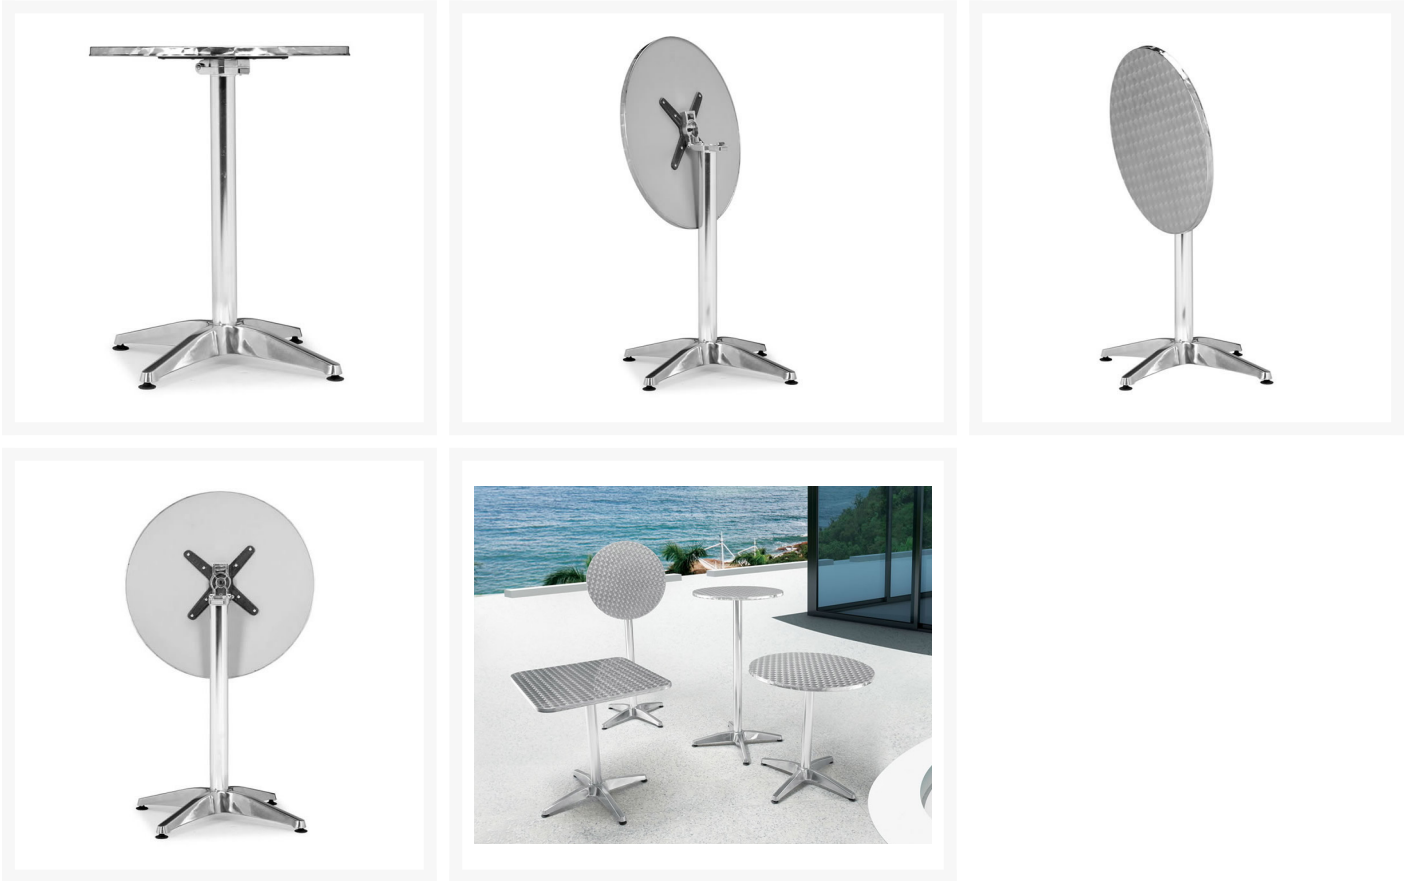

PATIO
PRODUCTIONS

Patio Productions San Diego

2161 Hancock St

San Diego, CA 92110

Phone: 1-888-947-4449

Product Images

Short Description

Perfect for sitting on a busy street corner, or dinking a cup of joe, the Christabel Folding Table (700602) by Zuo Modern was designed with a cafe feel.

Description

Perfect for sitting on a busy street corner, or dinking a cup of joe, the Christabel Folding Table 700602 by Zuo Modern was designed with a cafe feel. Its polished aluminum construction gives it a very easy maintenance and can easily be matched with any type of chair to give your restaurant a cozy, unique appeal. It can easily be folded away when it's time to clean up!

Includes

- One (1) Christabel Folding Table

Dimensions

- Table: 23.5"Dia x 28"H

Additional Information

SKU	700602
Ships Out Estimate	2-3 Weeks

DISC Christabel 24" Round Folding Dining Table 700602

was