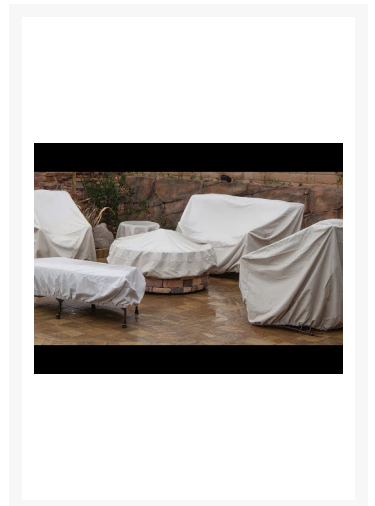

Product Images