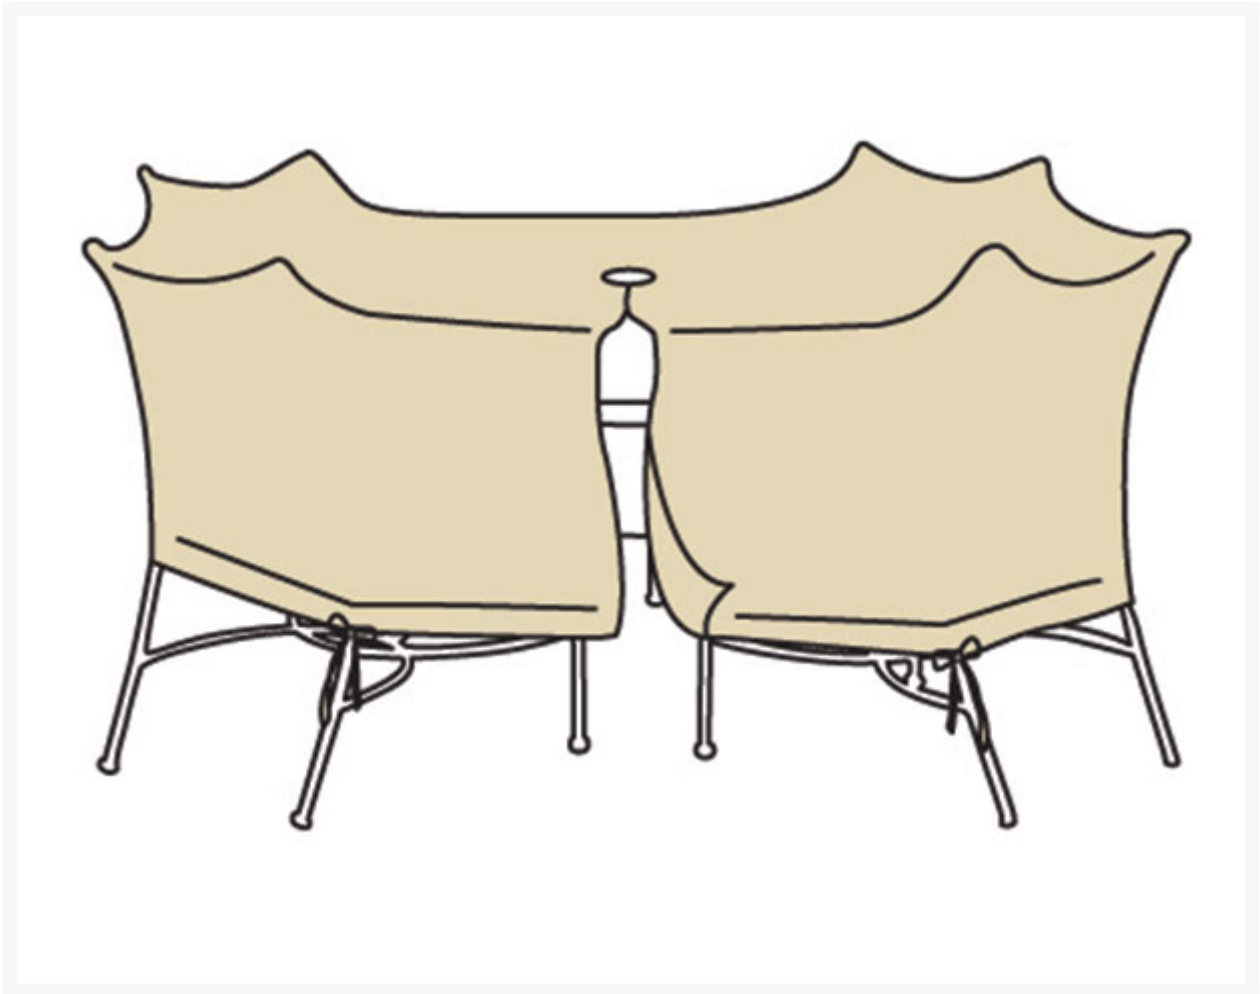

Product Images

Short Description

Fits XL oval or rectangular table with chairs. Secured by Velcro enclosure and 8 ties

Description

Shield your outdoor furniture from the rain and sun with a XL Oval/Rectangle Table And Chairs Protective Cover With Velcro/Ties CP694 by Treasure Garden. Made from a Champagne finished RhinoWeave material, this protective cover is designed to be durable, breathable, water-resistant and highly resistant to any weather, giving your furniture a second shield from the weather. Proven to not peel or crack, this protective cover will add years to your outdoor furniture's lifespan.

Fits

- XL Oval/Rectangular Table and Chairs

Dimensions

- 92"W x 128"D x 36"H (39 lbs.)

Features

- Champagne finish
- Eight cinch ties
- Velcro closure
- Opening for umbrella
- Durable water-resistant RHINOweave fabric
- Spring cinch lock secures the cover in place
- Machine washable with mild soap
- Convenient storage pouch included

RHINOweave™ Fabric This cover is made from tough, durable RHINOweave™ fabric. This fabric is designed to be both durable and breathable, yet water resistant. It will not crack or peel like traditional vinyl furniture covers. RHINOweave covers are also very soft, so they won't scratch the furniture underneath and features a spring-loaded cinch to lock it in place, keeping it snug around your furniture all winter long.