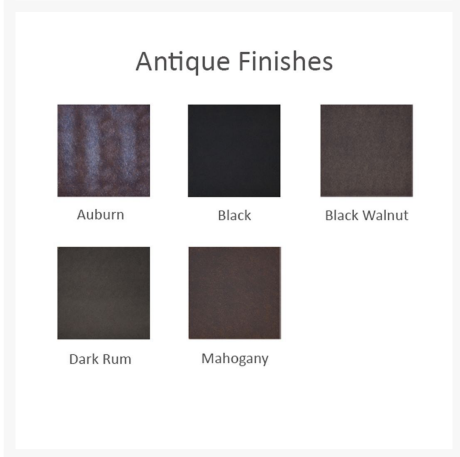

Short Description

Berkeley Padded Sling Easy Lounge Chair 1E64P by Castelle

Description

With elegance and strength, the Berkeley Padded Sling Easy Lounge Chair (1E64P) by Castelle will bring unique style and luxurious, long-lasting comfort to your favourite outdoor space. The Berkeley Collection offers an attractive mid-century modern design, which is carefully handcrafted with durable cast and extruded aluminum. With a wide variety of top-of-the-line outdoor performance fabrics and hand-painted powder coat finishes to choose from, you can customize this piece to perfection. Castelle only uses the best all weather frame materials and cushions, so you can enjoy all year without worrying about weather.

Includes

- One (1) Berkeley Padded Sling Easy Lounge Chair 1E64P

Dimensions

- 28" W x 35" D x 37" H
- Seat Height: 15"
- Arm Height: 20.75"