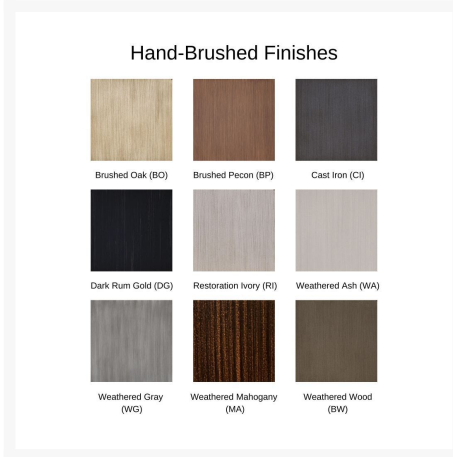

Short Description

Berkeley Padded Sling Easy Lounge Chair 1E64P by Castelle

Description

With elegance and strength, the Berkeley Padded Sling Easy Lounge Chair (1E64P) by Castelle will bring unique style and luxurious, long-lasting comfort to your favourite outdoor space. The Berkeley Collection offers an attractive mid-century modern design, which is carefully handcrafted with durable cast and extruded aluminum. With a wide variety of top-of-the-line outdoor performance fabrics and hand-painted powder coat finishes to choose from, you can customize this piece to perfection. Castelle only uses the best all weather frame materials and cushions, so you can enjoy all year without worrying about weather.

Includes

- One (1) Berkeley Padded Sling Easy Lounge Chair 1E64P

Dimensions

- 28" W x 35" D x 37" H
- Seat Height: 15"
- Arm Height: 20.75"