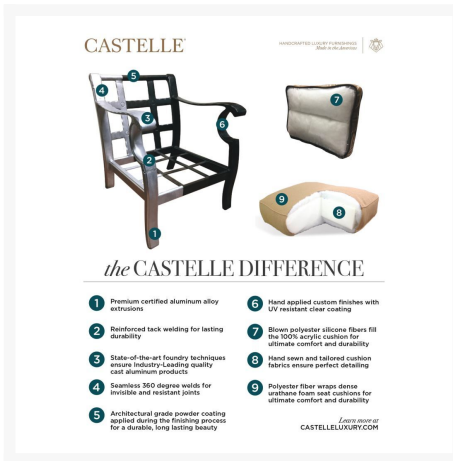

Short Description

Berkeley Padded Sling Easy Lounge Chair 1E64P by Castelle

Description

With elegance and strength, the Berkeley Padded Sling Easy Lounge Chair (1E64P) by Castelle will bring unique style and luxurious, long-lasting comfort to your favourite outdoor space. The Berkeley Collection offers an attractive mid-century modern design, which is carefully handcrafted with durable cast and extruded aluminum. With a wide variety of top-of-the-line outdoor performance fabrics and hand-painted powder coat finishes to choose from, you can customize this piece to perfection. Castelle only uses the best all weather frame materials and cushions, so you can enjoy all year without worrying about weather.

Includes

- One (1) Berkeley Padded Sling Easy Lounge Chair 1E64P

Dimensions

- 28" W x 35" D x 37" H
- Seat Height: 15"
- Arm Height: 20.75"