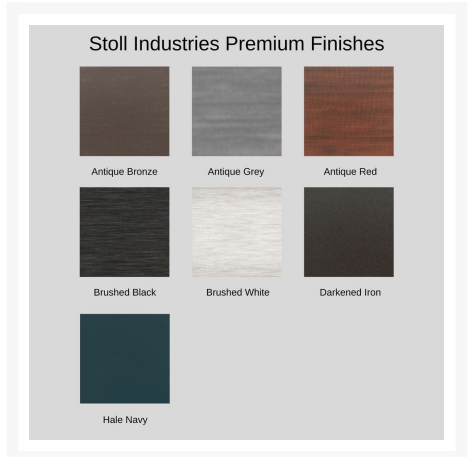

Short Description

Standard Milan 42" Square Fire Table SAFTSM4218 by Stoll Industries

Description

Experience the beauty of an outdoor fire with the Standard Milan 42" Square Fire Table (SAFTSM4218) by Stoll Industries. Meticulously handcrafted in the USA with over 50 years of metalworking mastery, the premium fire table is more than just functional. Each piece is a testament to craftsmanship and durability, promising years of warmth and beauty for your gathering under the open sky.

Includes

- One (1) Standard Milan 42" Square Fire Table SAFTSM4218
- Note: 18" Height requires a small propane tank or direct connection

Dimensions

- 42" W x 42" Dx 18" - 24" H

Features

- Aluminum construction is lightweight, durable, and rust proof for maximum outdoor protection
- Available in access door with tank slide-out tray