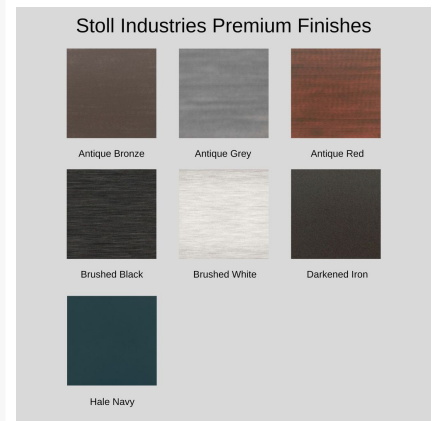

Product Images

Short Description

Standard Milan 36" Square Fire Table SAFTSM3618 by Stoll Industries

Description

Experience the beauty of an outdoor fire with the Standard Milan 36" Square Fire Table (SAFTSM3618) by Stoll Industries. Meticulously handcrafted in the USA with over 50 years of metalworking mastery, the premium fire table is more than just functional. Each piece is a testament to craftsmanship and durability, promising years of warmth and beauty for your gathering under the open sky.