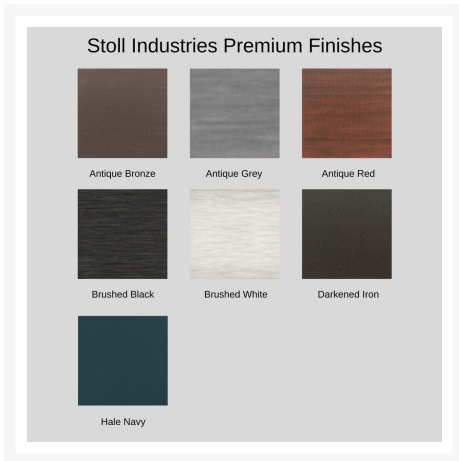

Product Images

Short Description

Standard Traditional 42" Square Fire Table SAFTS4218 by Stoll Industries

Description

Experience the beauty of an outdoor fire with the Standard Traditional 42" Square Fire Table (SAFTS4218) by Stoll Industries. Meticulously handcrafted in the USA with over 50 years of metalworking mastery, the premium fire table is more than just functional. Each piece is a testament to craftsmanship and durability, promising years of warmth and beauty for your gathering under the open sky.