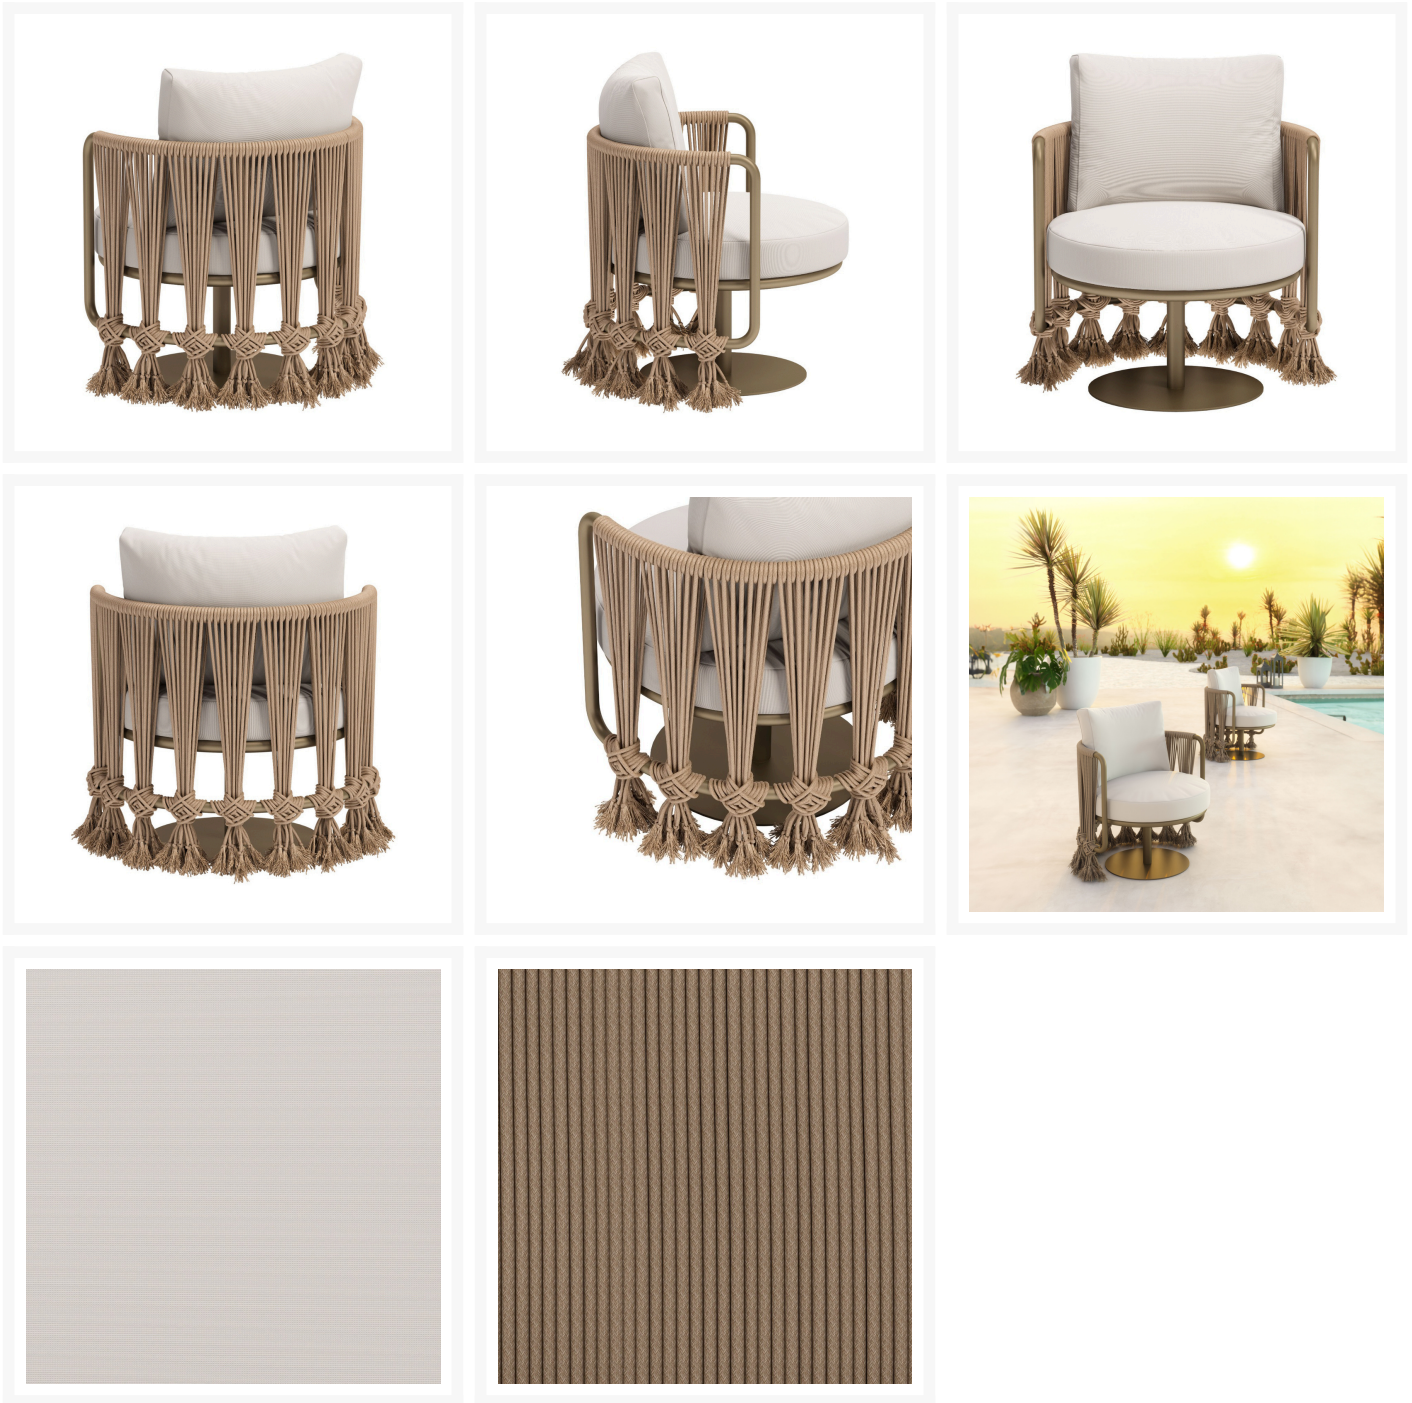

Product Images

Short Description

Uzel White Club Chair 704009 by ZUO

Description

Introducing the Uzel White Club Chair (704009) by ZUO - a perfect addition for outdoor living areas or hotel outdoor seating. Crafted with a powder-coated aluminium frame and adorned with olefin-wrapped cushions, this chair offers a harmonious blend of durability and comfort. The Uzel Accent Chair boasts a contemporary

design that seamlessly integrates into any outdoor setting, whether it's your private patio oasis or a hotel's outdoor seating area. Its weather-resistant construction ensures it can withstand the elements, making it a reliable choice for outdoor enjoyment. Enhance your outdoor space with the Uzel Accent Chair, where style meets durability. Whether you're creating a cozy nook in your backyard or elevating the comfort of your hotel's outdoor ambiance, this chair is your ticket to chic and inviting outdoor seating. Embrace alfresco relaxation with the Uzel Accent Chair.

Includes

- One (1) Uzel White Club Chair 704009

Dimensions

- 29.1"W x 26.4"D x 30.3"H (37.4 lbs.)
- Seat: 24.4"W x 16.5"D x 16.9"H
- Arm Height: 23.2"

Features

- Powder-coated aluminium frames are lightweight, durable, and rust proof
- Rustproof powder-coated aluminium frames are treated with a multi-step finish for maximum outdoor protection
- Cushions are resilient and provide maximum support and comfort
- 100% Olefin outdoor fabric and 100% polyester fabric are distinctive, fade resistant and easy to clean
- Assembly Required