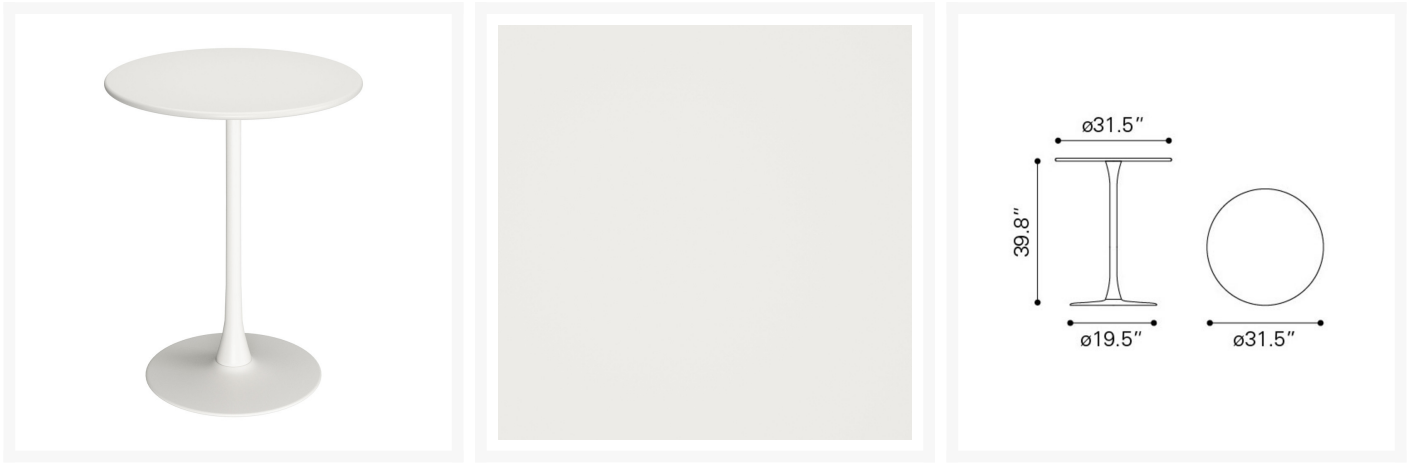

Patio Productions San Diego

2161 Hancock St

San Diego, CA 92110

Phone: 1-888-947-4449

Product Images

Short Description

Soleil White 31.5" Round Bar Table 704035 by ZUO

Description

Meet the Soleil White 31.5" Round Bar Table (704035) by ZUO - a flawless union of beauty and utility, meticulously designed to elevate your bar or outdoor social space. Crafted with unwavering attention to detail, this bar table showcases a robust aluminium frame and a radiant, sun-inspired design that marries durability with elegance. Precision in craftsmanship defines the Soleil Bar Table, enabling it to harmonize effortlessly with diverse settings. Whether it graces your home bar, a vibrant rooftop lounge, or any space yearning for contemporary charm, its resilient construction ensures enduring quality. Elevate your hosting experience with the Soleil Bar Table. Whether you're hosting a soiree with friends or adding a touch of sophistication to your outdoor venue, this bar table combines aesthetic appeal and practicality to create a striking, functional centerpiece. Embrace the brilliance of design with the Soleil Bar Table.

Includes

- One (1) Soleil White 31.5" Round Bar Table 704035

Dimensions

- 31.5"W x 31.5"D x 39.8"H (41.6 lbs.)

Features

- Powder-coated steel frames are lightweight, durable, and rust proof
- Rustproof powder-coated steel frames are treated with a multi-step finish for maximum outdoor protection
- Powder-coated steel table top is extra strong and suitable for regular outdoor exposure
- Mix and match with other ZUO seating to fit your style
- Assembly Required