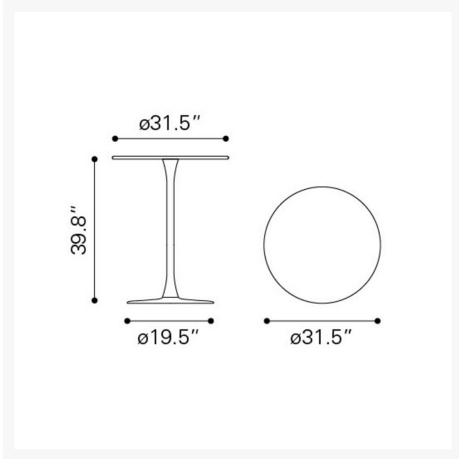

Short Description

Soleil Gray 31.5" Round Bar Table 704034 by ZUO

Description

Meet the Soleil Gray 31.5" Round Bar Table (704034) by ZUO - a flawless union of beauty and utility, meticulously designed to elevate your bar or outdoor social space. Crafted with unwavering attention to detail, this bar table showcases a robust aluminium frame and a radiant, sun-inspired design that marries durability with elegance. Precision in craftsmanship defines the Soleil Bar Table, enabling it to harmonize effortlessly with diverse settings. Whether it graces your home bar, a vibrant rooftop lounge, or any space yearning for contemporary charm, its resilient construction ensures enduring quality. Elevate your hosting experience with the Soleil Bar Table. Whether you're hosting a soiree with friends or adding a touch of sophistication to your outdoor venue, this bar table combines aesthetic appeal and practicality to create a striking, functional centerpiece. Embrace the brilliance of design with the Soleil Bar Table.

Includes

- One (1) Soleil Gray 31.5" Round Bar Table 704034

Dimensions

- 31.5"W x 31.5"D x 39.8"H (41.6 lbs.)