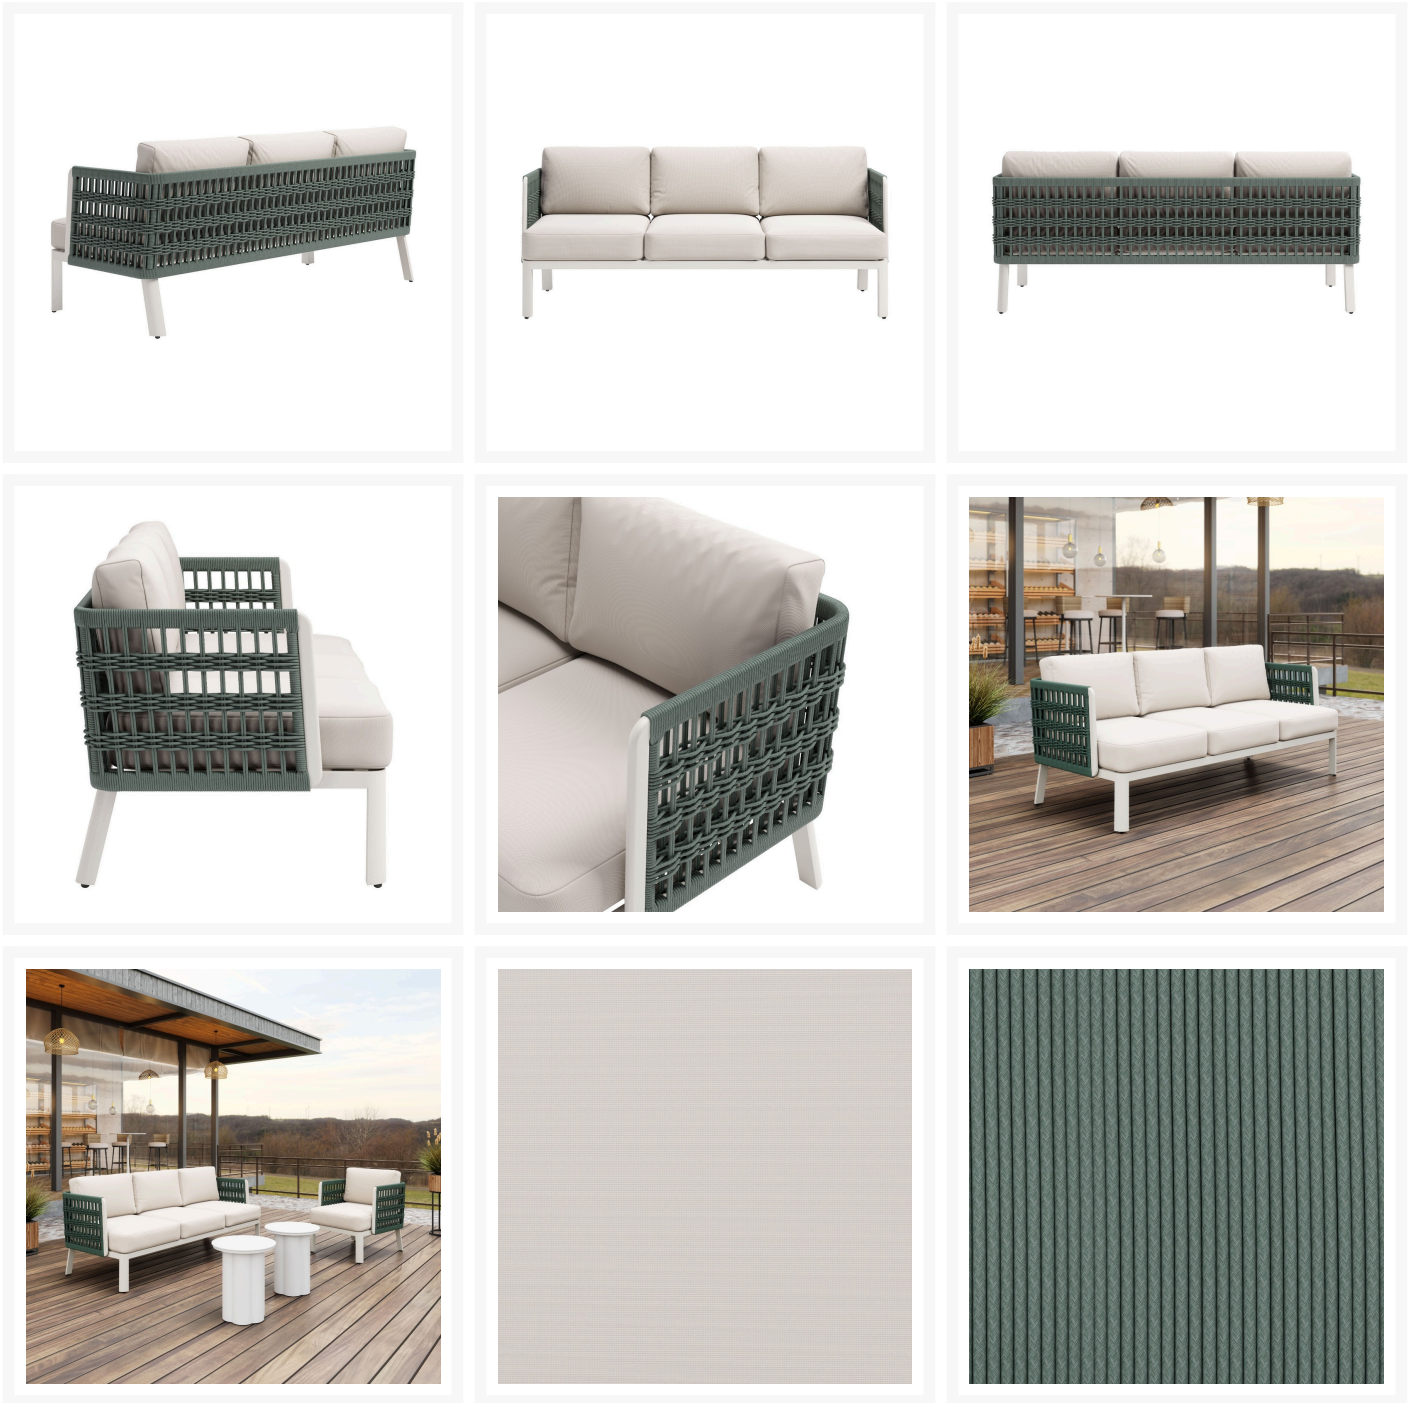

Product Images

Short Description

Bridgehampton White Sofa 704045 by ZUO

Description

The Bridgehampton White Sofa (704045) by ZUO is a true embodiment of style and functionality, offering a versatile addition suitable for various settings. Crafted with meticulous care and an acute attention to detail, this sofa seamlessly harmonizes aesthetic elegance with practicality. Designed with a contemporary

sensibility, the Bridgehampton Sofa effortlessly integrates into diverse environments, whether it graces your cozy living room, refined bedroom, or any space in need of a touch of sophistication. Its adaptability and reliability distinguish it as a remarkable choice. Elevate your interior decor with the Bridgehampton Sofa, where style and utility gracefully intersect. Whether you're seeking a captivating centerpiece or a refined seating solution, this sofa adds a dash of sophistication to any setting. Embrace contemporary design with the Bridgehampton Sofa.

Includes

- One (1) Bridgehampton White Sofa 704045

Dimensions

- 73.6"W x 31.5"D x 31.9"H (59.4 lbs.)
- Seat: 70.9"W x 21.7"D x 17.3"H
- Arm Height: 25.6"

Features

- Powder-coated aluminium frames are lightweight, durable, and rust proof
- Rustproof powder-coated aluminium frames are treated with a multi-step finish for maximum outdoor protection
- Cushions are resilient and provide maximum support and comfort
- 100% Olefin outdoor fabric is distinctive, fade resistant and easy to clean
- Assembly Required