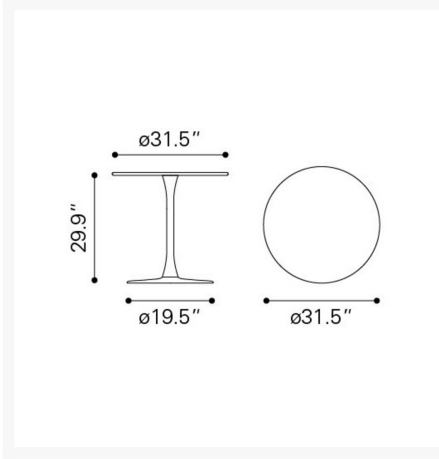

Product Images

Short Description

Soleil White 31.5" Round Dining Table 704038 by ZUO

Description

Introducing the Soleil White 31.5" Round Dining Table (704038) by ZUO - a masterpiece that effortlessly combines beauty and functionality, meticulously crafted to elevate your dining experience. Featuring a sturdy aluminium frame and an inspired sunburst design, this dining table offers durability and style for your gatherings. Designed with precision, the Soleil Dining Table seamlessly integrates into diverse settings, whether it graces your dining room, a chic bistro, or any space in need of a touch of modern elegance. Its robust construction ensures long-lasting quality, making it a reliable choice for any dining arrangement. Enhance your dining experience with the Soleil Dining Table. Whether you're savoring a family dinner or infusing a contemporary vibe into your restaurant, this dining table combines form and function to create a stunning, practical centerpiece. Embrace the brilliance of design with the Soleil Dining Table.

Includes

- One (1) Soleil White 31.5" Round Dining Table 704038

Dimensions

- 31.5"W x 31.5"D x 29.9"H (37.6 lbs.)

Features

- Powder-coated steel frames are lightweight, durable, and rust proof
- Rustproof powder-coated steel frames are treated with a multi-step finish for maximum outdoor protection
- Powder-coated steel table top is extra strong and suitable for regular outdoor exposure
- Mix and match with other ZUO seating to fit your style
- Assembly Required